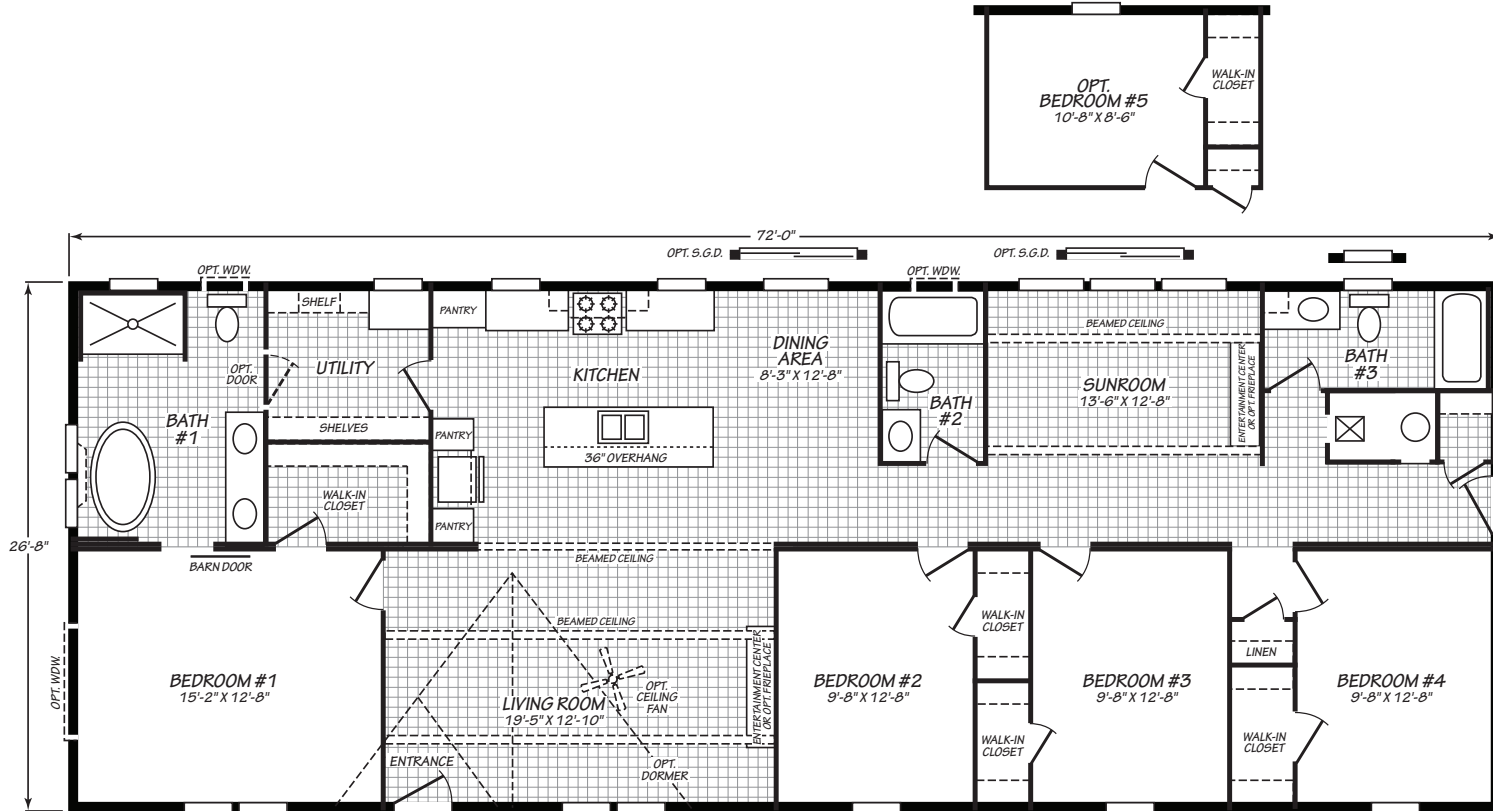

McCool

Fleetwood Series

1,920 SQ. FT. (Approximate) 4 Bedroom, 3 Bath

Last Updated: 3-19-26

FACTORY SELECT HOMES

535 Highway 35 South
Carthage, MS 39051

FactoryDirectHousing.com | 1-800-965-9278

IMPORTANT: Alta Cima Corp reserves the right to modify, cancel or substitute products or features of this event at any time without prior notice or obligation. Pictures and other promotional materials are representative and may depict or contain floor plans, square footages, elevations, options, upgrades, extra design features, decorations, floor coverings, specialty light fixtures, custom paint and wall coverings, window treatments, landscaping, sound and alarm systems, furnishings, appliances, and other designer/decorator features and amenities that are not included as part of the home and/or may not be available at all locations. Home, pricing and community information is subject to change, and homes to prior sale, at any time without notice or obligation. ©2020 Alta Cima Corp. All rights reserved.