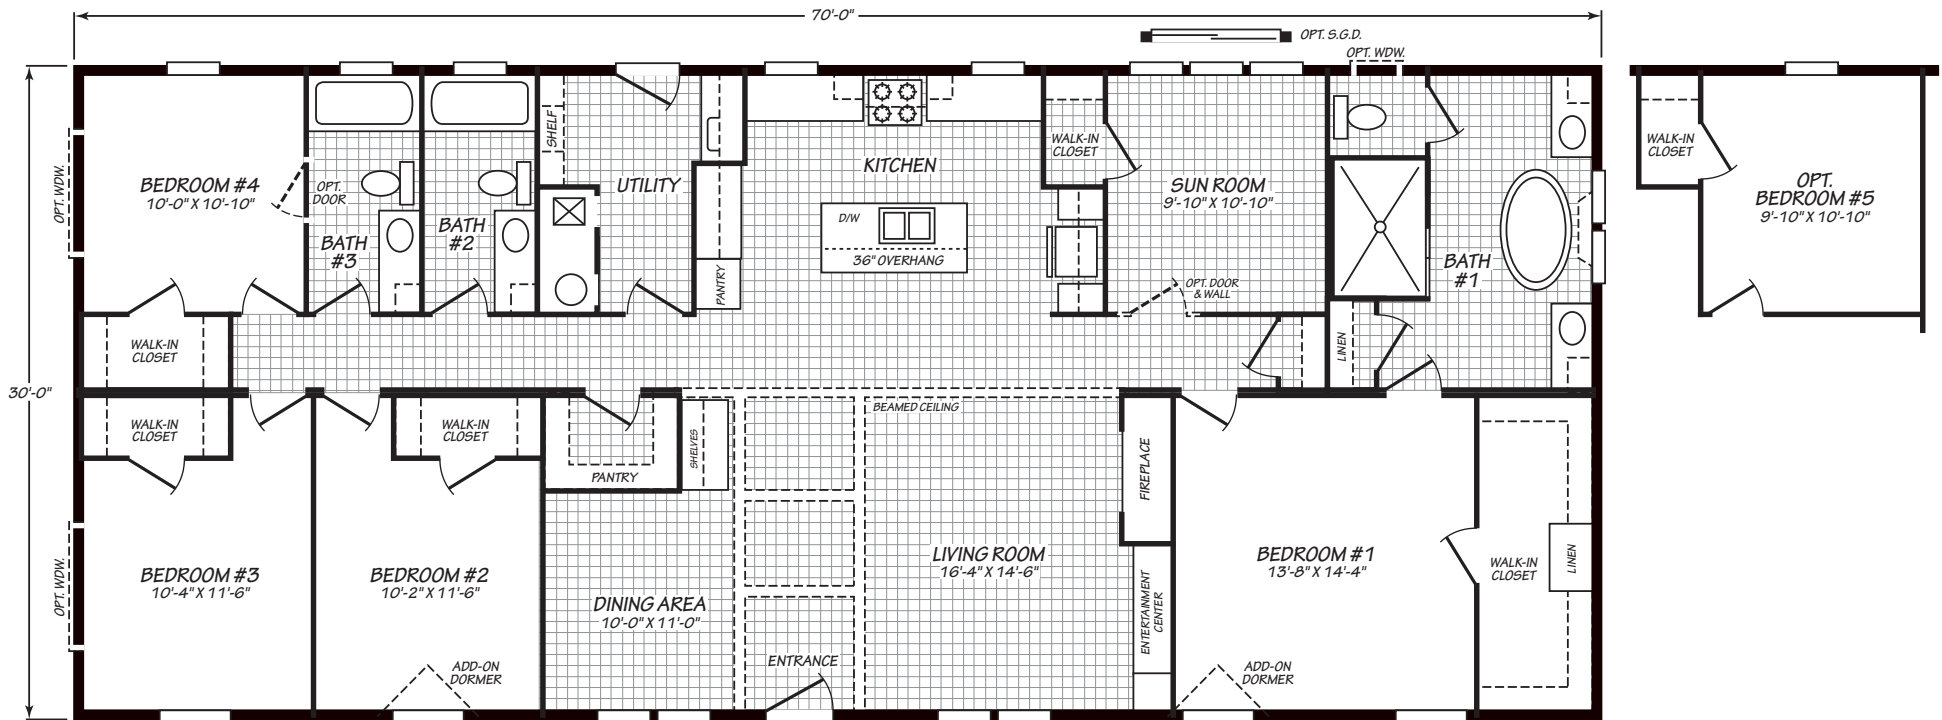

# McCarley

Fleetwood Elite Series

2,100 SQ. FT. (Approximate) 4 Bedroom, 3 Bath

Last Updated: 3-17-26