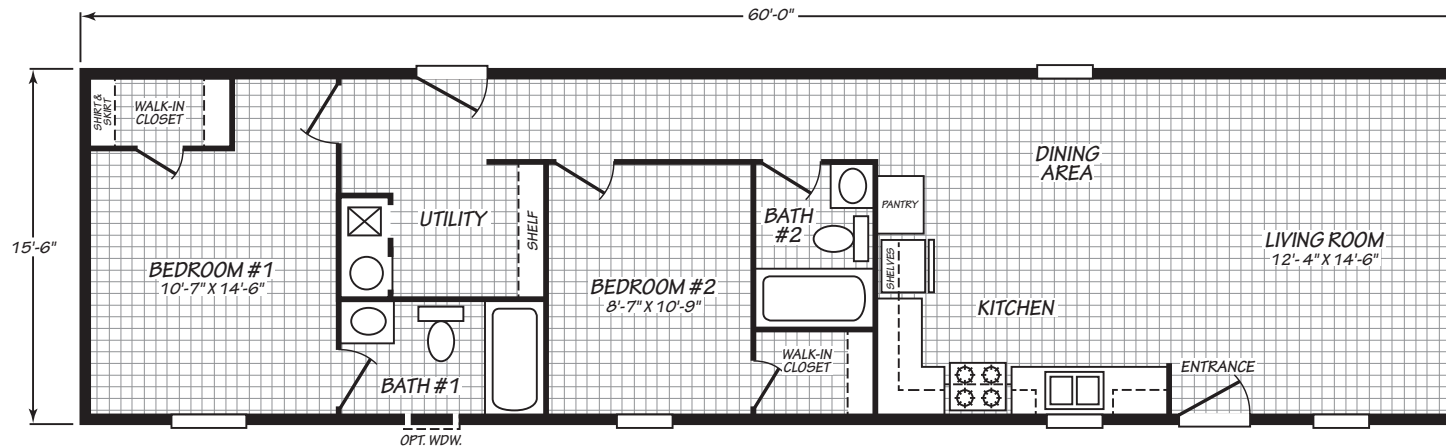

Marydell

Fleetwood Series

930 SQ. FT. (Approximate) 2 Bedroom, 2 Bath

Last Updated: 3-19-26

FACTORY SELECT HOMES

535 Highway 35 South
Carthage, MS 39051

FactoryDirectHousing.com | 1-800-965-9278

IMPORTANT: Alta Cima Corp reserves the right to modify, cancel or substitute products or features of this event at any time without prior notice or obligation. Pictures and other promotional materials are representative and may depict or contain floor plans, square footages, elevations, options, upgrades, extra design features, decorations, floor coverings, specialty light fixtures, custom paint and wall coverings, window treatments, landscaping, sound and alarm systems, furnishings, appliances, and other designer/decorator features and amenities that are not included as part of the home and/or may not be available at all locations. Home, pricing and community information is subject to change, and homes to prior sale, at any time without notice or obligation. ©2020 Alta Cima Corp. All rights reserved.