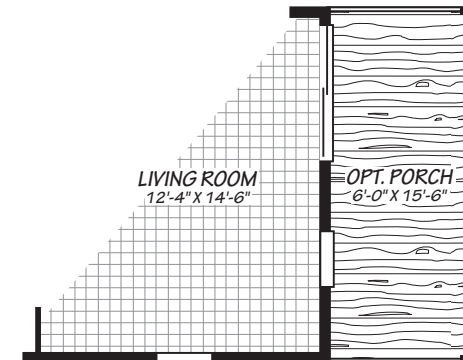

Marydell

Fleetwood Series

930 SQ. FT. (Approximate) 2 Bedroom, 2 Bath

Last Updated: 3-19-26

FACTORY SELECT HOMES

535 Highway 35 South
Carthage, MS 39051

FactoryDirectHousing.com | 1-800-965-9278

IMPORTANT: Alta Cima Corp reserves the right to modify, cancel or substitute products or features of this event at any time without prior notice or obligation. Pictures and other promotional materials are representative and may depict or contain floor plans, square footages, elevations, options, upgrades, extra design features, decorations, floor coverings, specialty light fixtures, custom paint and wall coverings, window treatments, landscaping, sound and alarm systems, furnishings, appliances, and other designer/decorator features and amenities that are not included as part of the home and/or may not be available at all locations. Home, pricing and community information is subject to change, and homes to prior sale, at any time without notice or obligation. ©2020 Alta Cima Corp. All rights reserved.