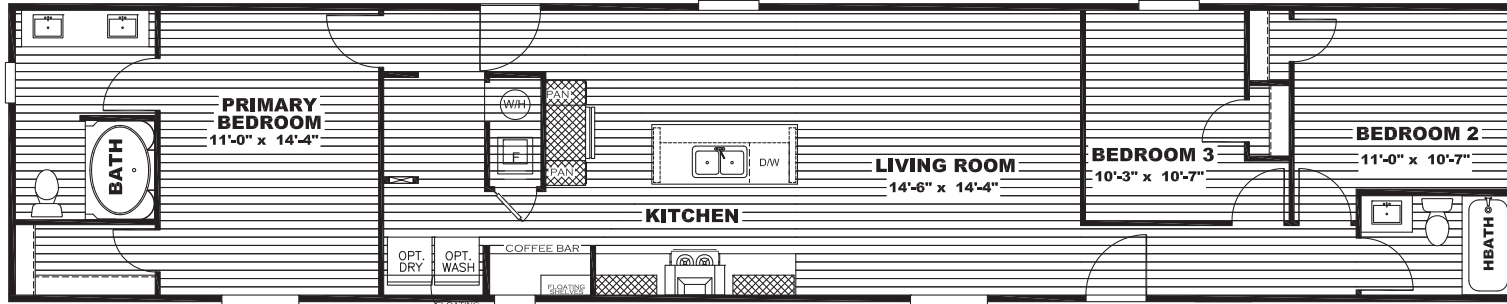

Marton

Epic Collection Series

1,140 SQ. FT. (Approximate) 3 Bedroom, 2 Bath

Last Updated: 1-20-23

SOUTHERN RANCH FRONT EXTERIOR ELEVATION TREATMENT

HITCH END

FACTORY SELECT HOMES

535 Highway 35 South
Carthage, MS 39051