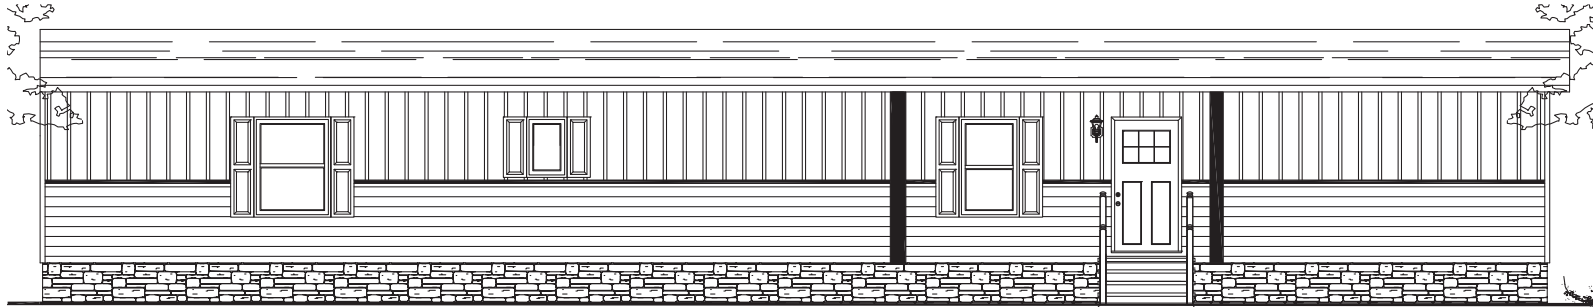

Marton

Epic Collection Series

1,140 SQ. FT. (Approximate) 3 Bedroom, 2 Bath

Last Updated: 1-20-23

SOUTHERN RANCH FRONT EXTERIOR ELEVATION TREATMENT

HITCH END

FACTORY SELECT HOMES

535 Highway 35 South
Carthage, MS 39051