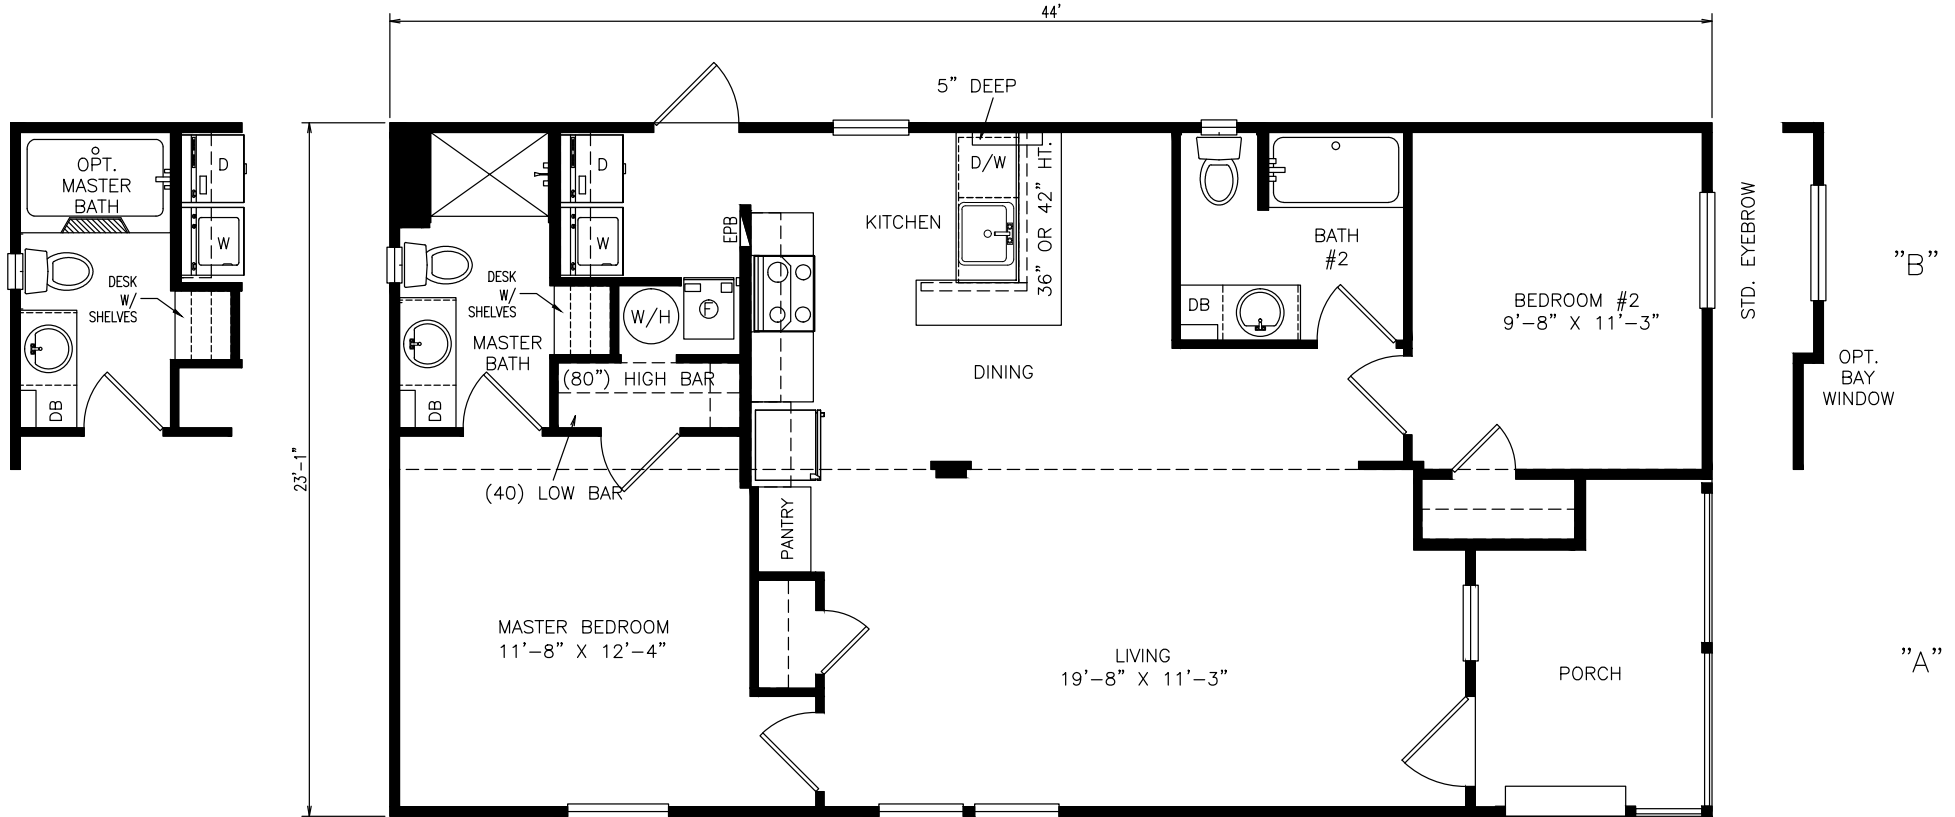

Marson

Select Series

1,016 SQ. FT. (Approximate) 2 Bedroom, 2 Bath

Last Updated: 11-5-21

FACTORY SELECT HOMES

535 Highway 35 South
Carthage, MS 39051

FactoryDirectHousing.com | 1-800-965-9278

IMPORTANT: Alta Cima Corp reserves the right to modify, cancel or substitute products or features of this event at any time without prior notice or obligation. Pictures and other promotional materials are representative and may depict or contain floor plans, square footages, elevations, options, upgrades, extra design features, decorations, floor coverings, specialty light fixtures, custom paint and wall coverings, window treatments, landscaping, sound and alarm systems, furnishings, appliances, and other designer/decorator features and amenities that are not included as part of the home and/or may not be available at all locations. Home, pricing and community information is subject to change, and homes to prior sale, at any time without notice or obligation. ©2020 Alta Cima Corp. All rights reserved.