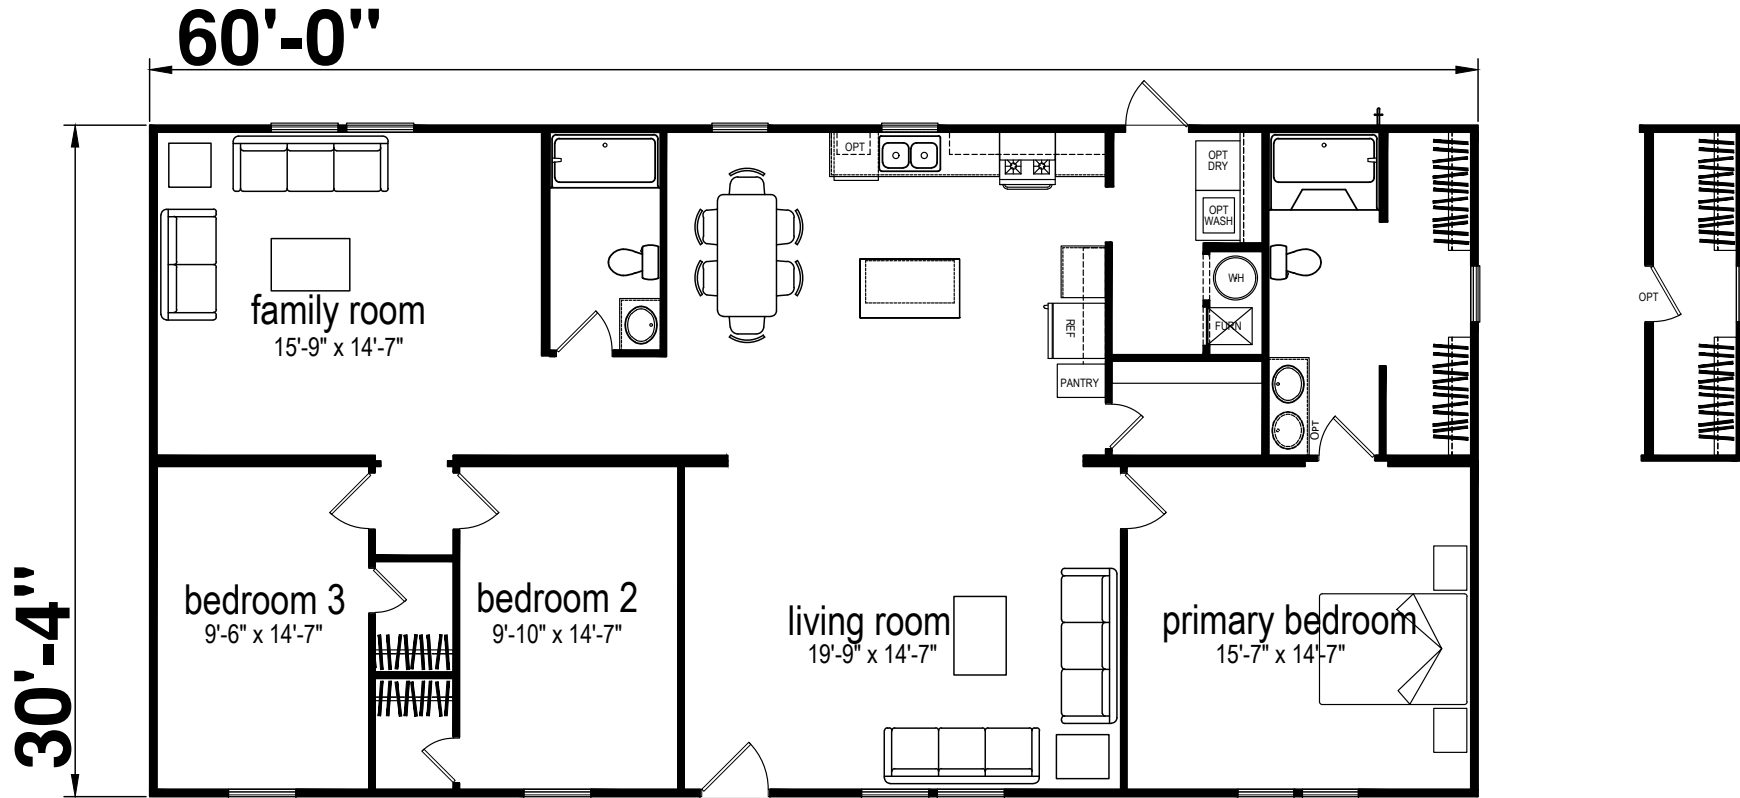

# Marquand

Prime Series by Champion Homes | Benton, KY  
 1,820 SQ. FT. (Approximate) 3 Bedroom, 2 Bath

Last Updated: 8-22-23

**FACTORY SELECT HOMES**  
 535 Highway 35 South  
 Carthage, MS 39051

**FactoryDirectHousing.com | 1-800-965-9278**