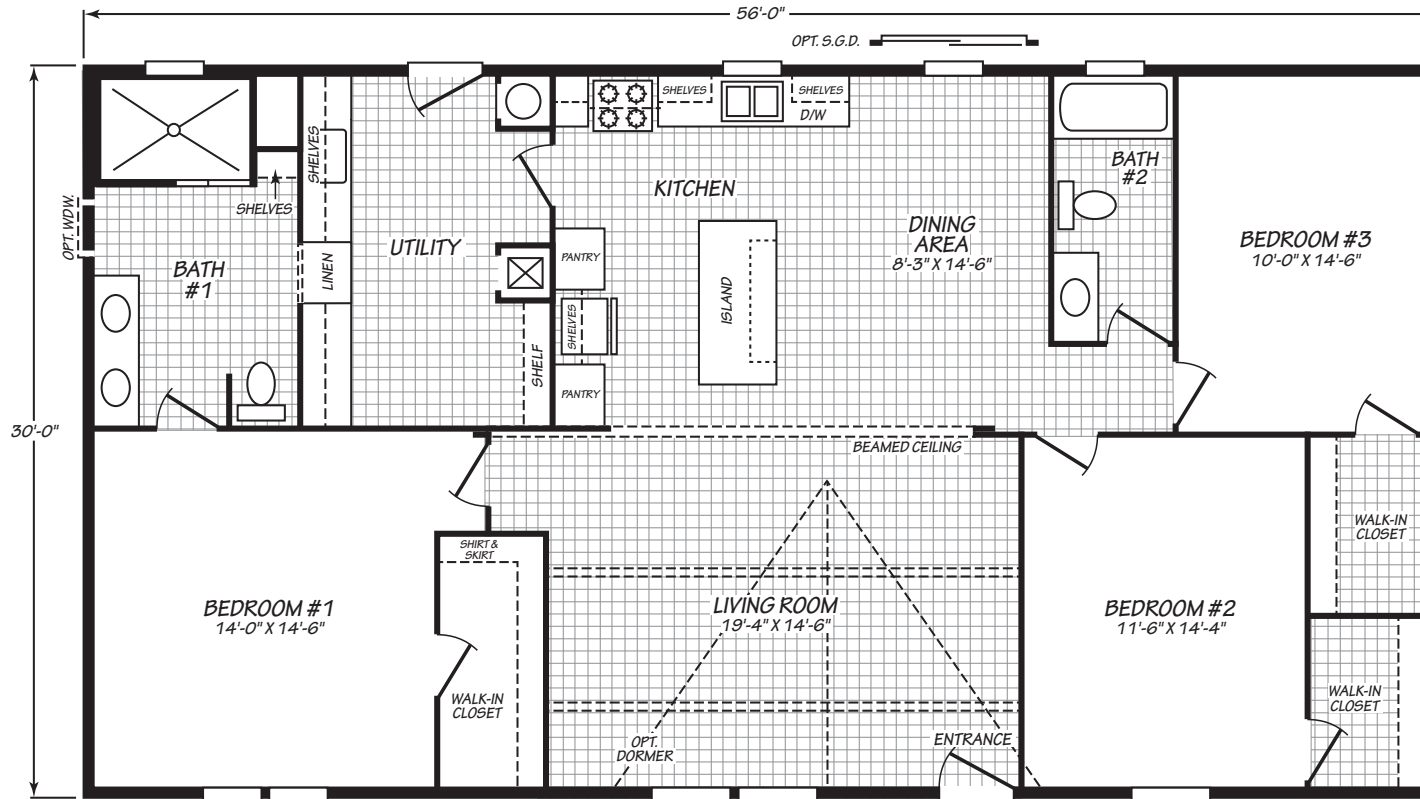

Madden

Fleetwood Elite Series

1,680 SQ. FT. (Approximate) 3 Bedroom, 2 Bath

Last Updated: 3-17-26

FACTORY SELECT HOMES

535 Highway 35 South
Carthage, MS 39051

FactoryDirectHousing.com | 1-800-965-9278

IMPORTANT: Alta Cima Corp reserves the right to modify, cancel or substitute products or features of this event at any time without prior notice or obligation. Pictures and other promotional materials are representative and may depict or contain floor plans, square footages, elevations, options, upgrades, extra design features, decorations, floor coverings, specialty light fixtures, custom paint and wall coverings, window treatments, landscaping, sound and alarm systems, furnishings, appliances, and other designer/decorator features and amenities that are not included as part of the home and/or may not be available at all locations. Home, pricing and community information is subject to change, and homes to prior sale, at any time without notice or obligation. ©2020 Alta Cima Corp. All rights reserved.