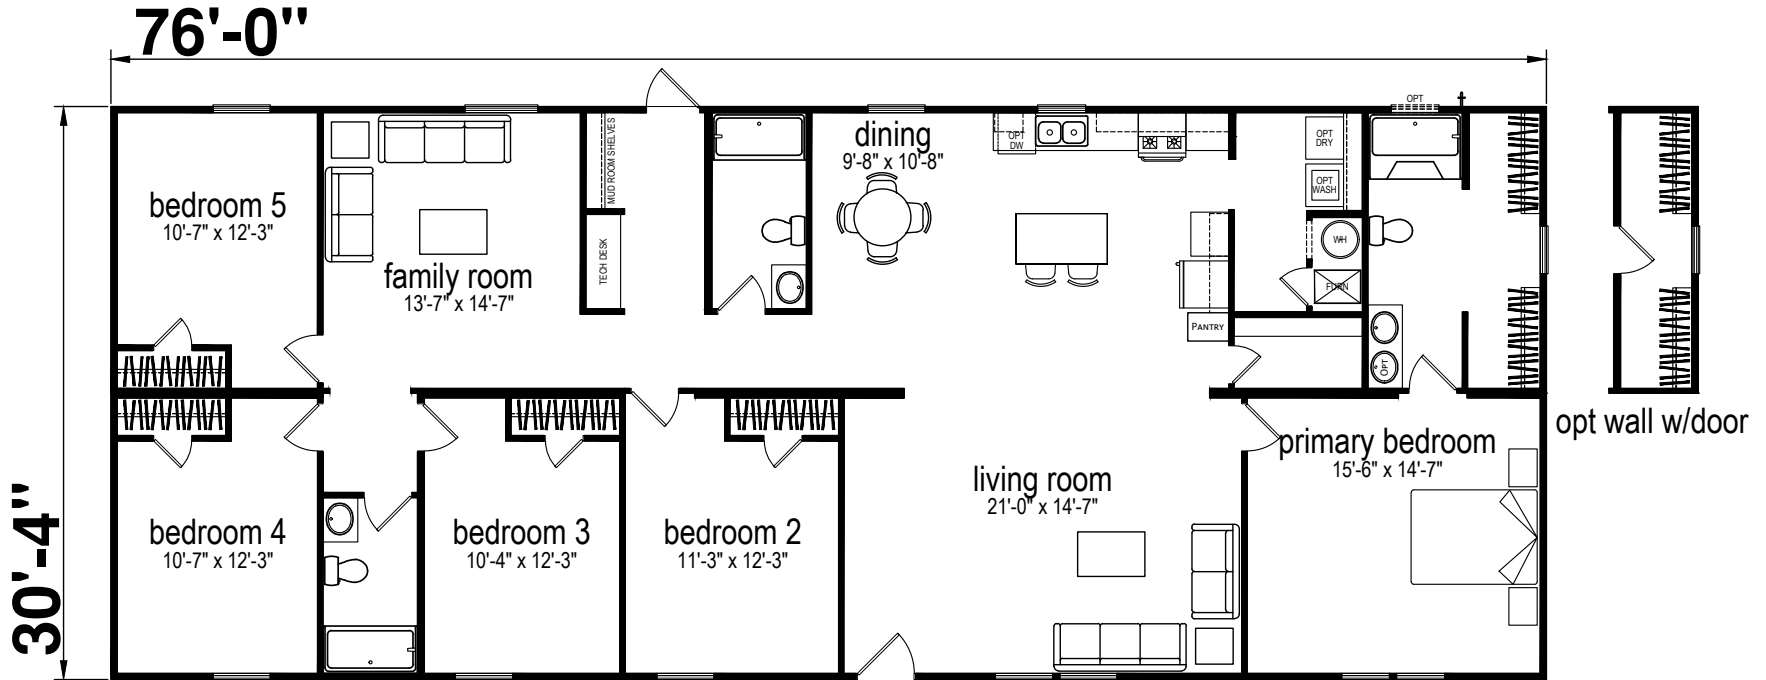

# Luttrell

Prime Series by Champion Homes | Benton, KY  
 2,305 SQ. FT. (Approximate) 5 Bedroom, 3 Bath

Last Updated: 6-2-26

**FACTORY SELECT HOMES**  
 535 Highway 35 South  
 Carthage, MS 39051

**FactoryDirectHousing.com | 1-800-965-9278**