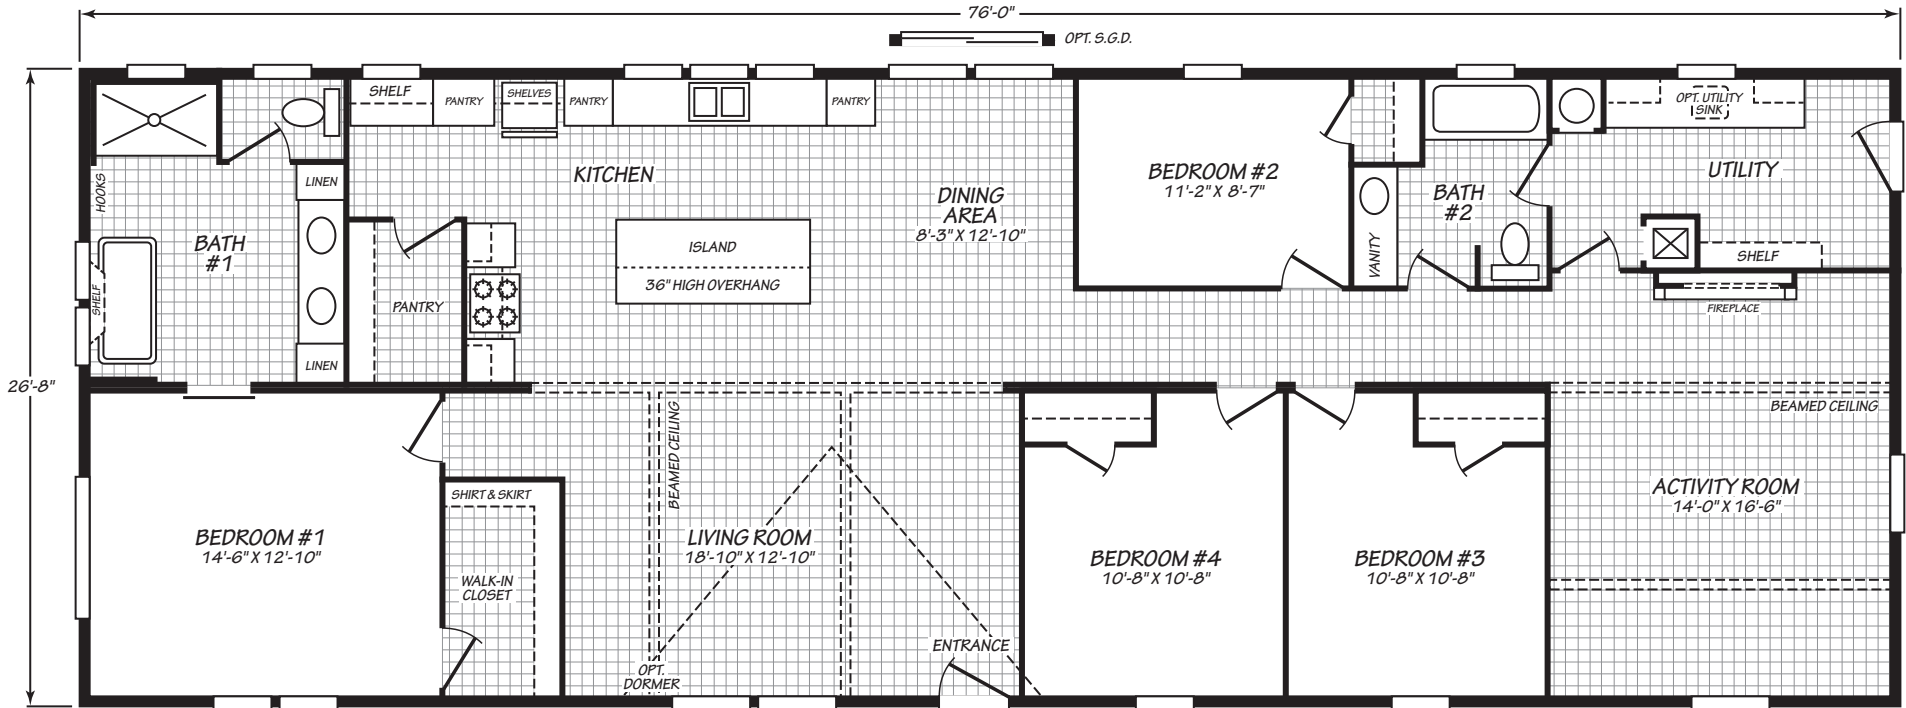

Ludlow

Fleetwood Series

2,026 SQ. FT. (Approximate) 4 Bedroom, 2 Bath

Last Updated: 3-19-26

FACTORY SELECT HOMES

535 Highway 35 South
Carthage, MS 39051

FactoryDirectHousing.com | 1-800-965-9278

IMPORTANT: Alta Cima Corp reserves the right to modify, cancel or substitute products or features of this event at any time without prior notice or obligation. Pictures and other promotional materials are representative and may depict or contain floor plans, square footages, elevations, options, upgrades, extra design features, decorations, floor coverings, specialty light fixtures, custom paint and wall coverings, window treatments, landscaping, sound and alarm systems, furnishings, appliances, and other designer/decorator features and amenities that are not included as part of the home and/or may not be available at all locations. Home, pricing and community information is subject to change, and homes to prior sale, at any time without notice or obligation. ©2020 Alta Cima Corp. All rights reserved.