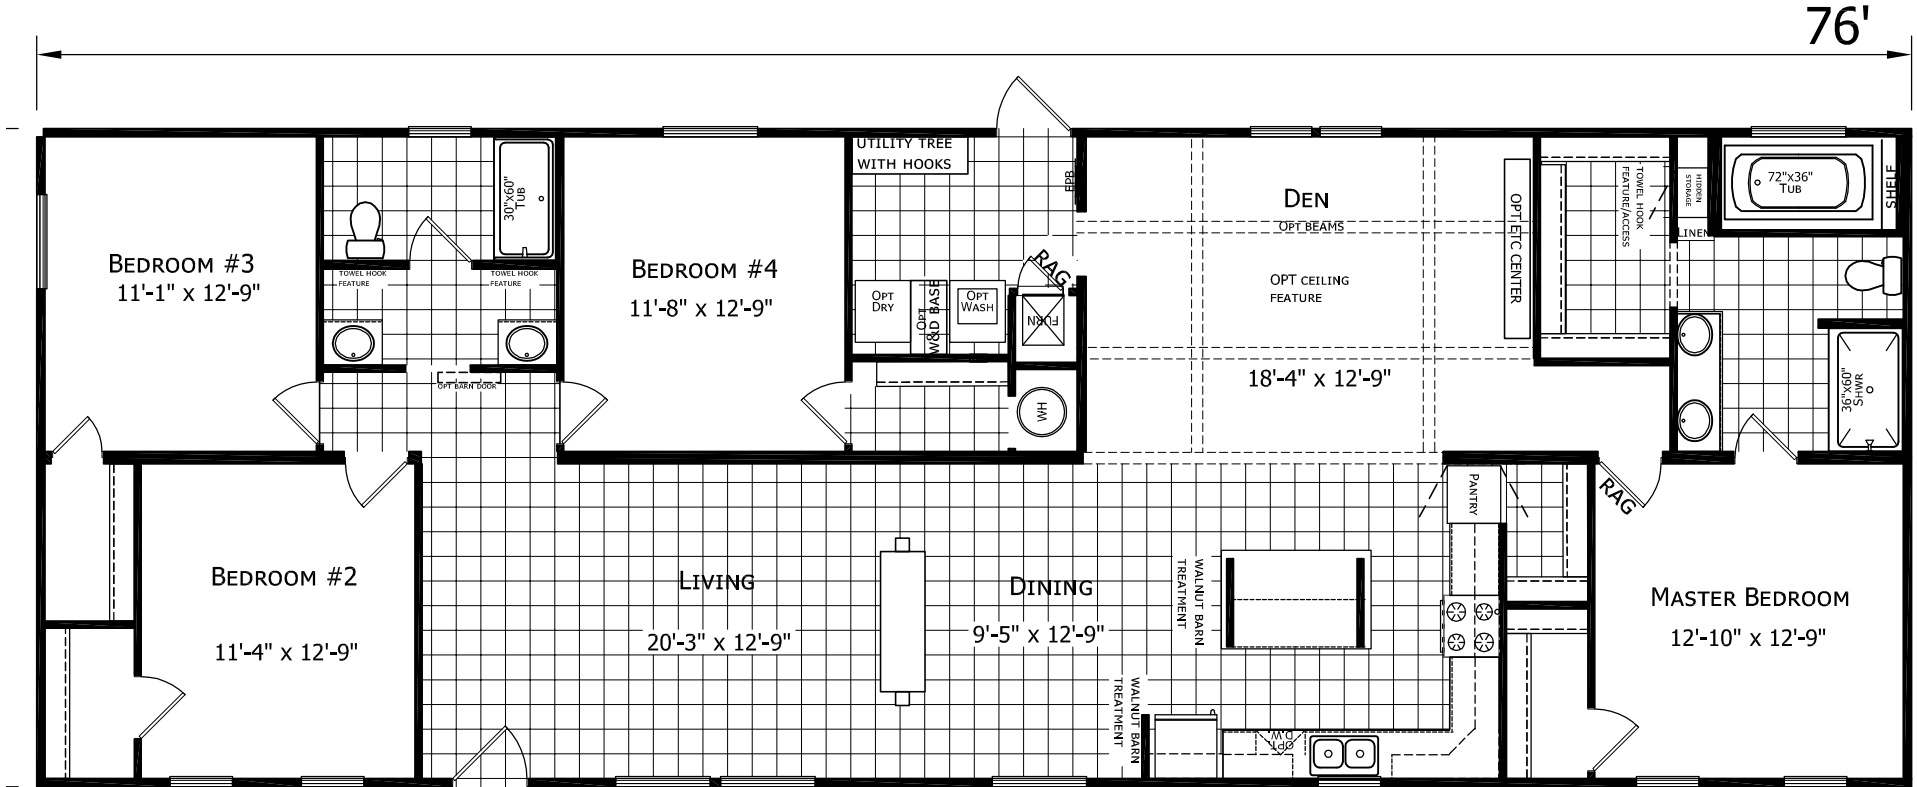

Lindgren

Commonwealth Series by Champion Homes | Dresden, TN

2,027 SQ. FT. (Approximate) 4 Bedroom, 2 Bath

Last Updated: 6-1-21

FACTORY SELECT HOMES
535 Highway 35 South
Carthage, MS 39051

FactoryDirectHousing.com | 1-800-965-9278