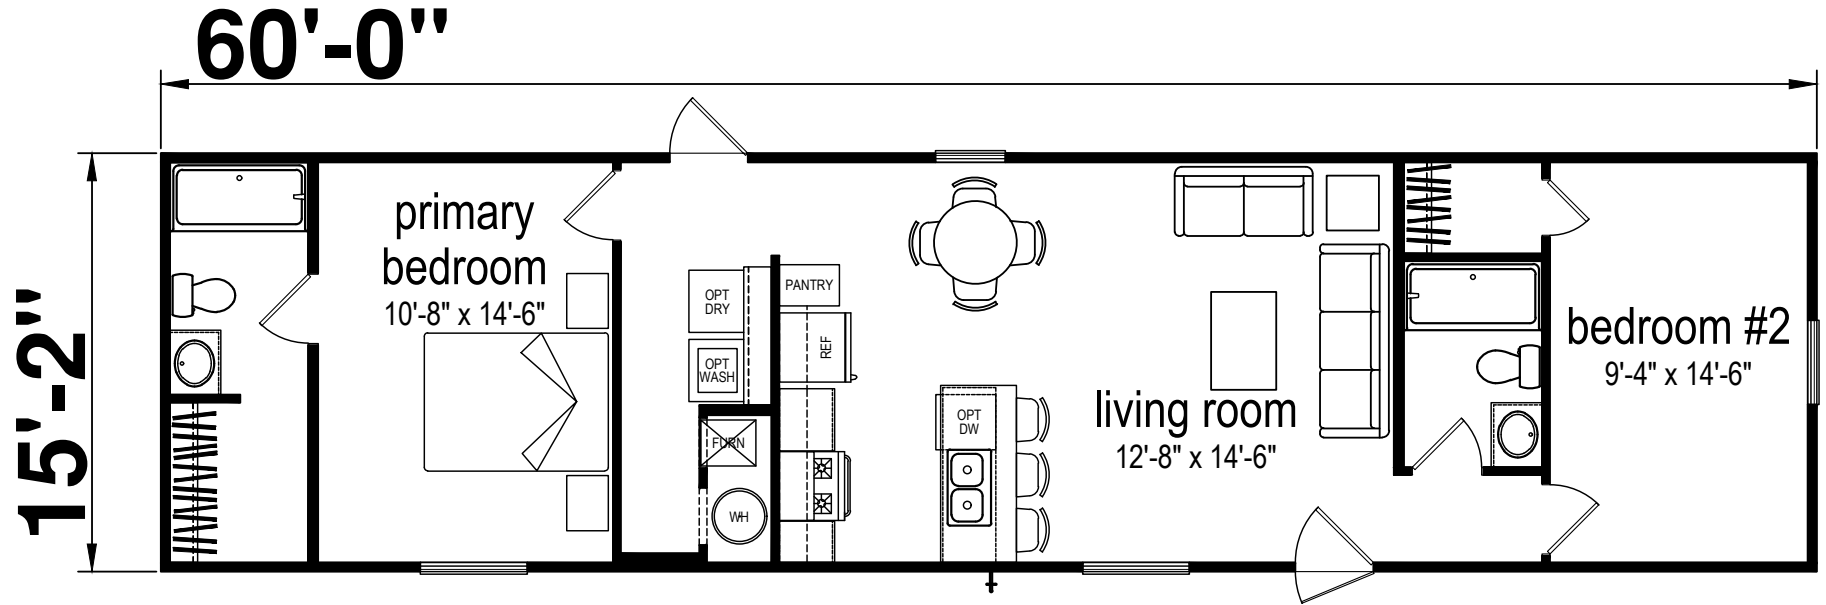

# Lesterville

Prime Series by Champion Homes | Benton, KY

910 SQ. FT. (Approximate) 2 Bedroom, 2 Bath

Last Updated: 8-22-23