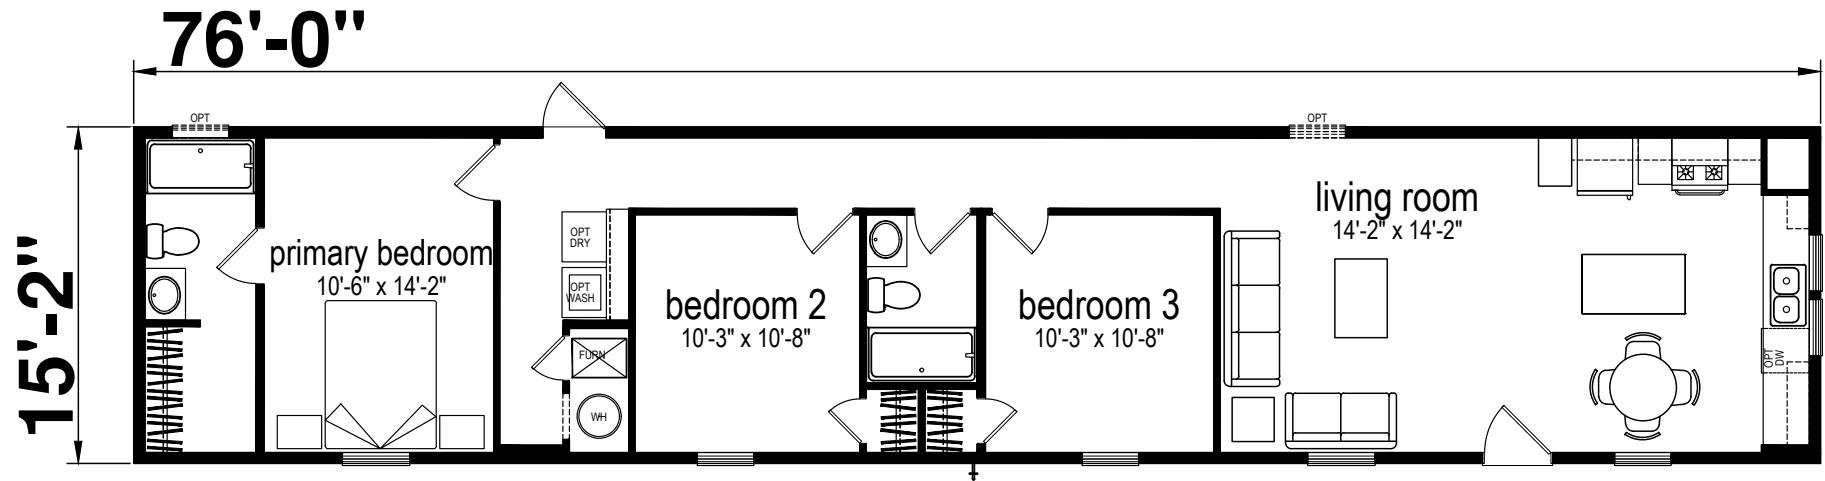

Lepanto

Prime Series by Champion Homes | Benton, KY

1,153 SQ. FT. (Approximate) 3 Bedroom, 2 Bath

Last Updated: 6-2-26

FACTORY SELECT HOMES

535 Highway 35 South
Carthage, MS 39051

FactoryDirectHousing.com | 1-800-965-9278