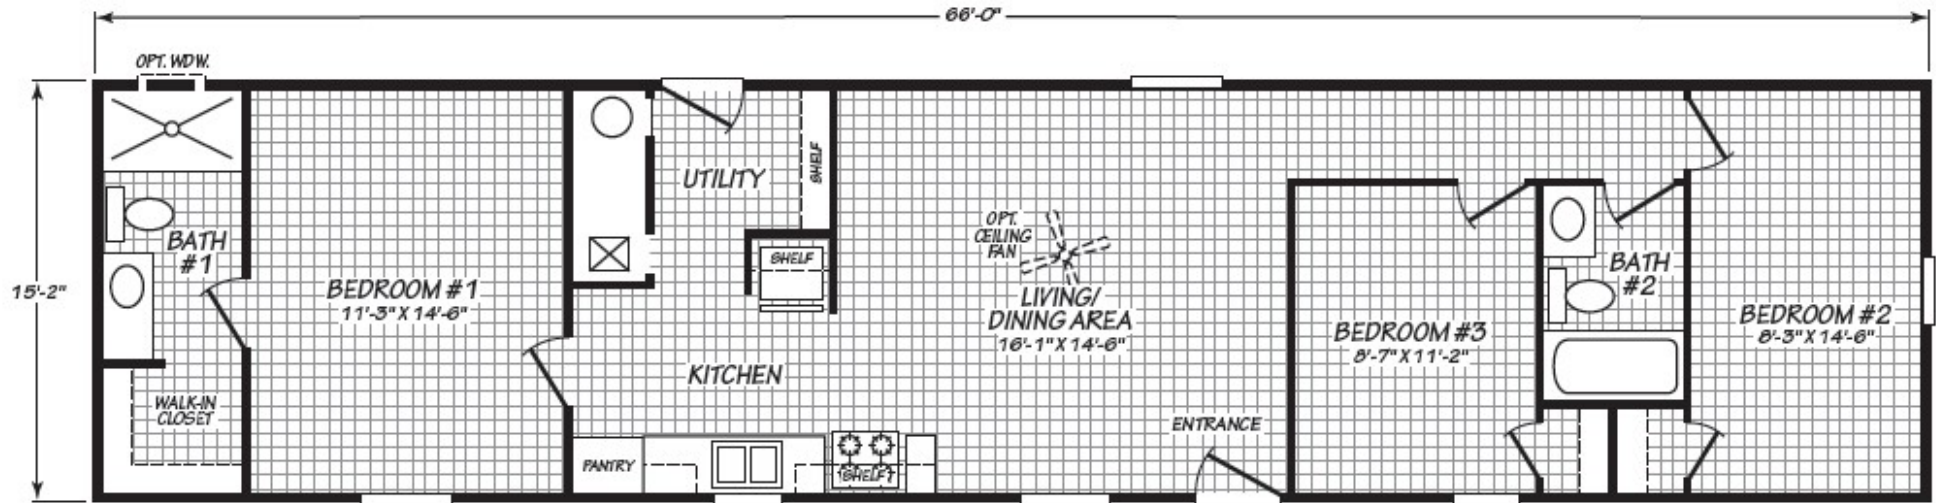

Lelia

Inspire Series

1,023 SQ. FT. (Approximate) 3 Bedroom, 2 Bath

Last Updated: 3-19-26

FACTORY SELECT HOMES

535 Highway 35 South
Carthage, MS 39051

FactoryDirectHousing.com | 1-800-965-9278

IMPORTANT: Alta Cima Corp reserves the right to modify, cancel or substitute products or features of this event at any time without prior notice or obligation. Pictures and other promotional materials are representative and may depict or contain floor plans, square footages, elevations, options, upgrades, extra design features, decorations, floor coverings, specialty light fixtures, custom paint and wall coverings, window treatments, landscaping, sound and alarm systems, furnishings, appliances, and other designer/decorator features and amenities that are not included as part of the home and/or may not be available at all locations. Home, pricing and community information is subject to change, and homes to prior sale, at any time without notice or obligation. ©2020 Alta Cima Corp. All rights reserved.