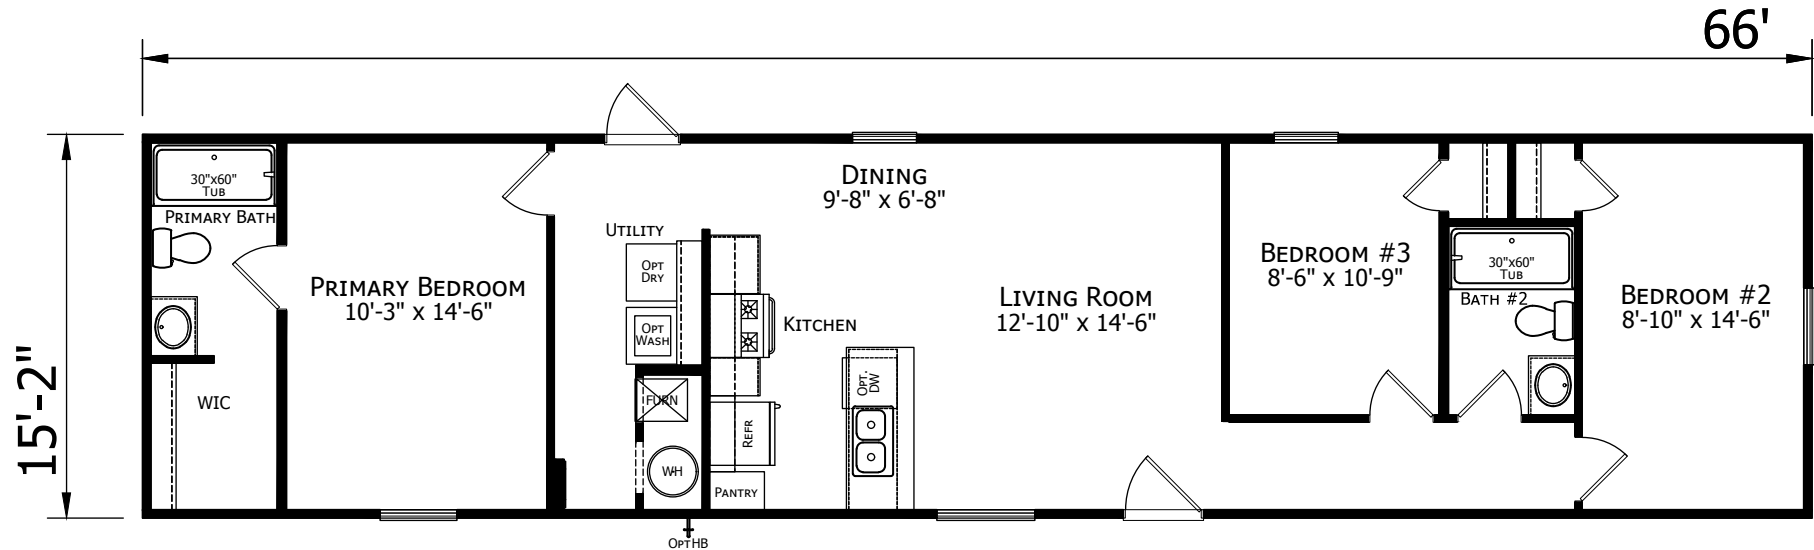

Lecoma

Prime Series by Champion Homes | Benton, KY
1,001 SQ. FT. (Approximate) 3 Bedroom, 2 Bath

Last Updated: 8-17-22

FACTORY SELECT HOMES
535 Highway 35 South
Carthage, MS 39051

FactoryDirectHousing.com | 1-800-965-9278