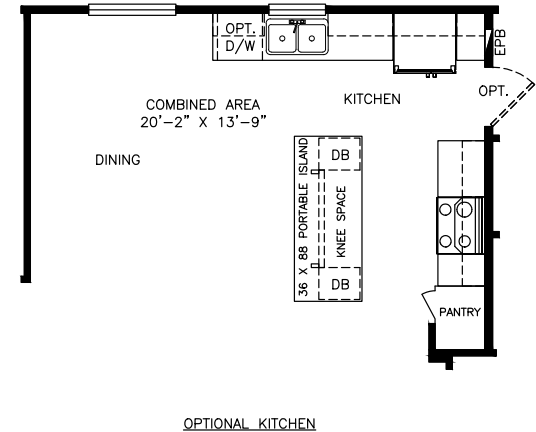

# Lapine

Classic Series

1,497 SQ. FT. (Approximate) 3 Bedroom, 2 Bath

Last Updated: 11-4-21