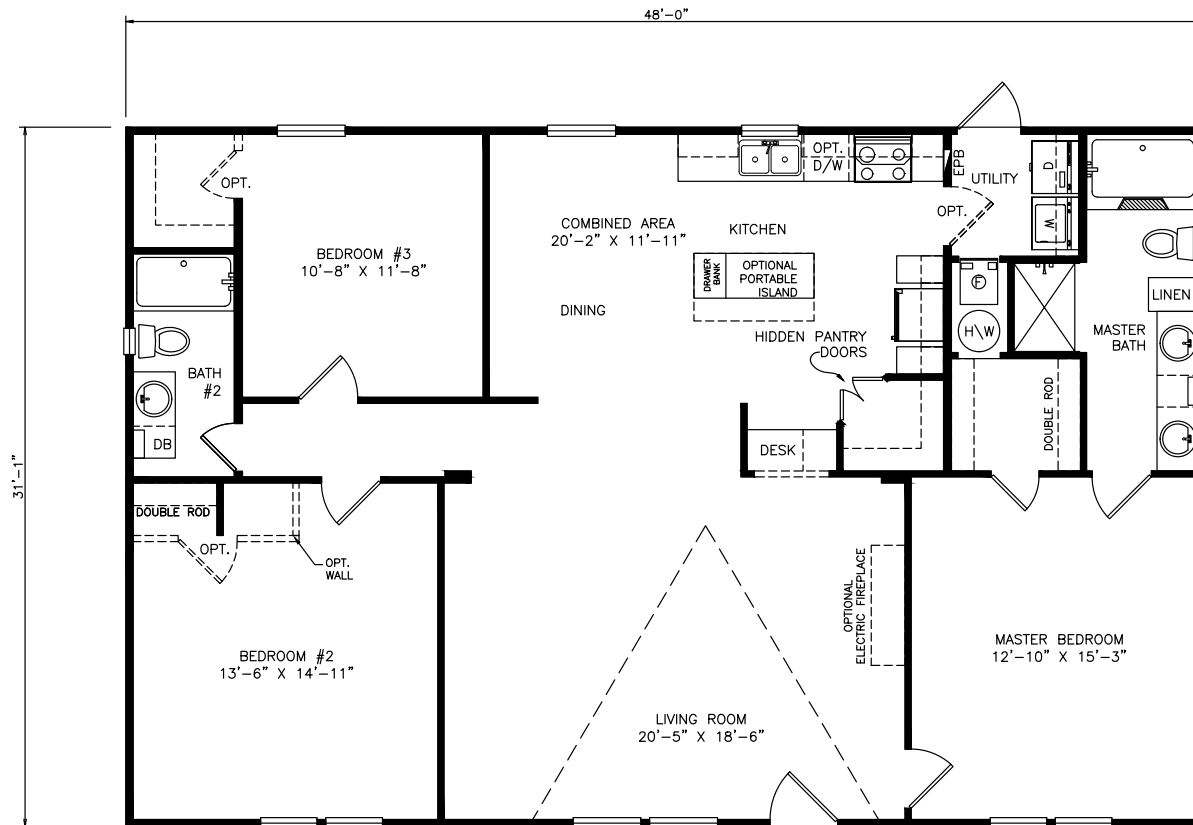

# Lapine

Classic Series

1,497 SQ. FT. (Approximate) 3 Bedroom, 2 Bath

Last Updated: 11-4-21