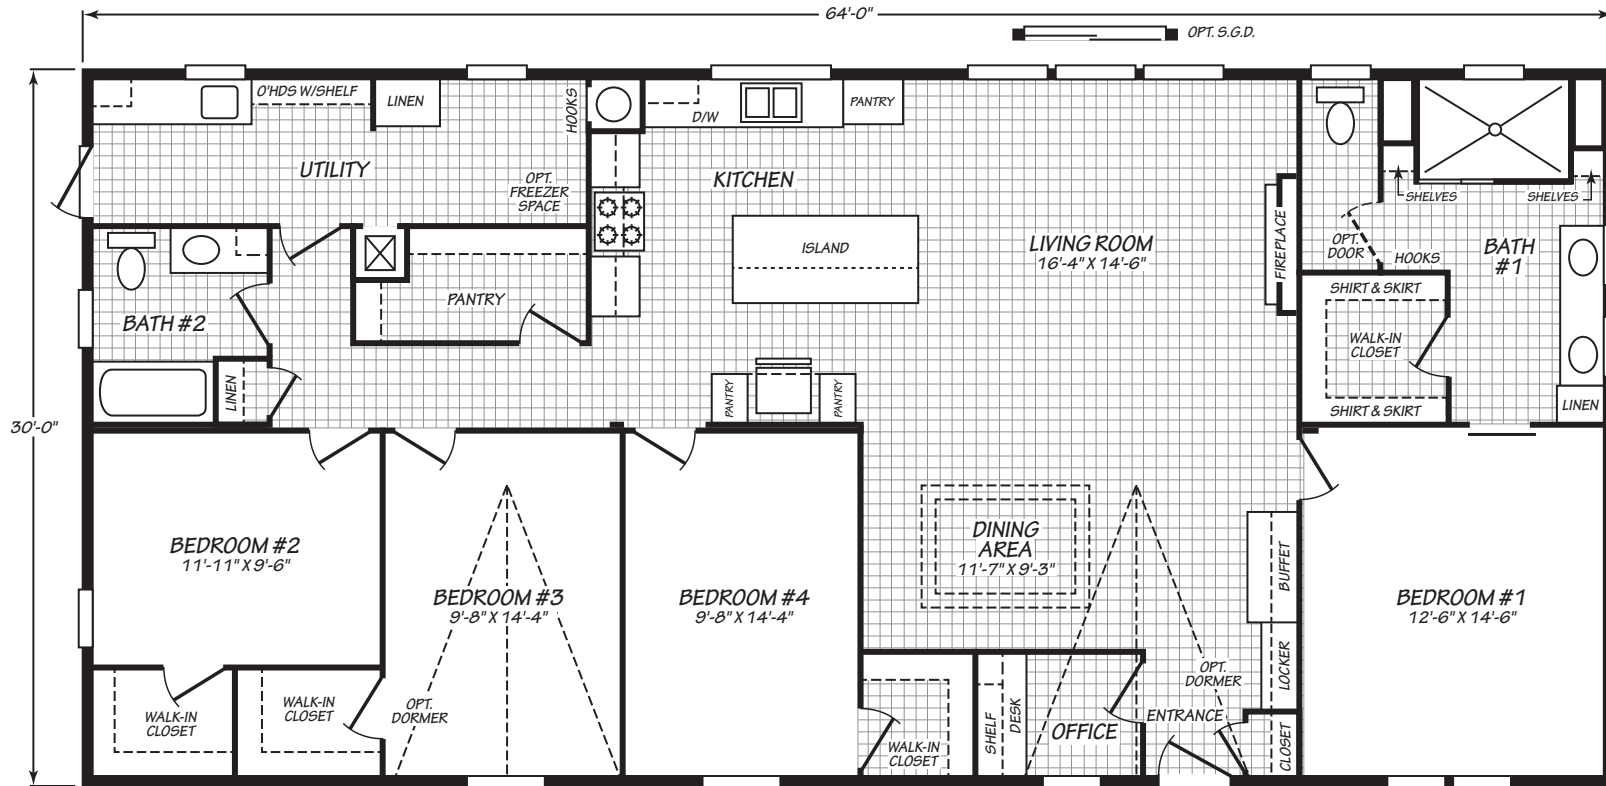

Lamison

Fleetwood Elite Series

1,920 SQ. FT. (Approximate) 4 Bedroom, 2 Bath

Last Updated: 3-17-26

FACTORY SELECT HOMES

535 Highway 35 South
Carthage, MS 39051

FactoryDirectHousing.com | 1-800-965-9278

IMPORTANT: Alta Cima Corp reserves the right to modify, cancel or substitute products or features of this event at any time without prior notice or obligation. Pictures and other promotional materials are representative and may depict or contain floor plans, square footages, elevations, options, upgrades, extra design features, decorations, floor coverings, specialty light fixtures, custom paint and wall coverings, window treatments, landscaping, sound and alarm systems, furnishings, appliances, and other designer/decorator features and amenities that are not included as part of the home and/or may not be available at all locations. Home, pricing and community information is subject to change, and homes to prior sale, at any time without notice or obligation. ©2020 Alta Cima Corp. All rights reserved.