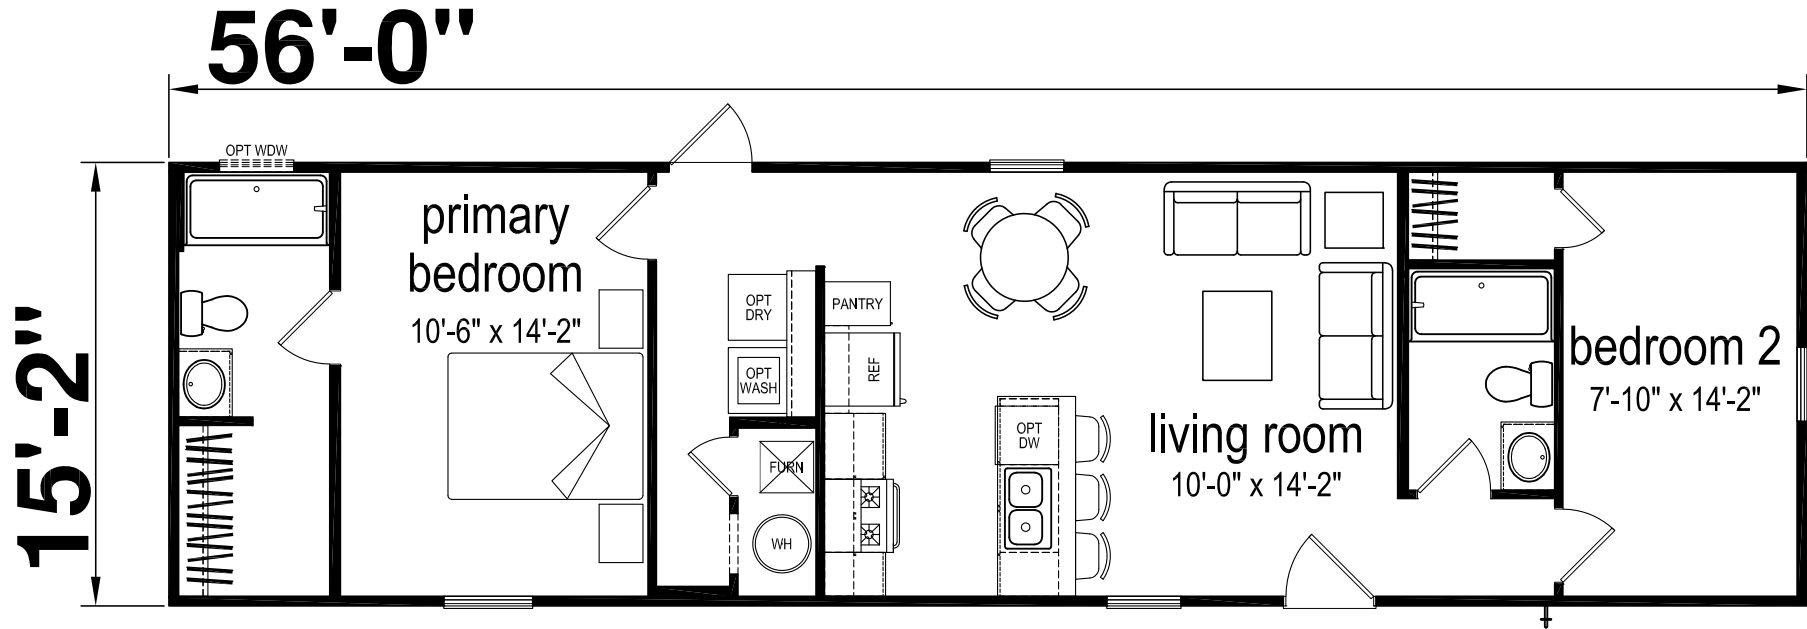

Kenoma

Prime Series by Champion Homes | Benton, KY
849 SQ. FT. (Approximate) 2 Bedroom, 2 Bath

Last Updated: 6-2-26

FACTORY SELECT HOMES
535 Highway 35 South
Carthage, MS 39051

FactoryDirectHousing.com | 1-800-965-9278