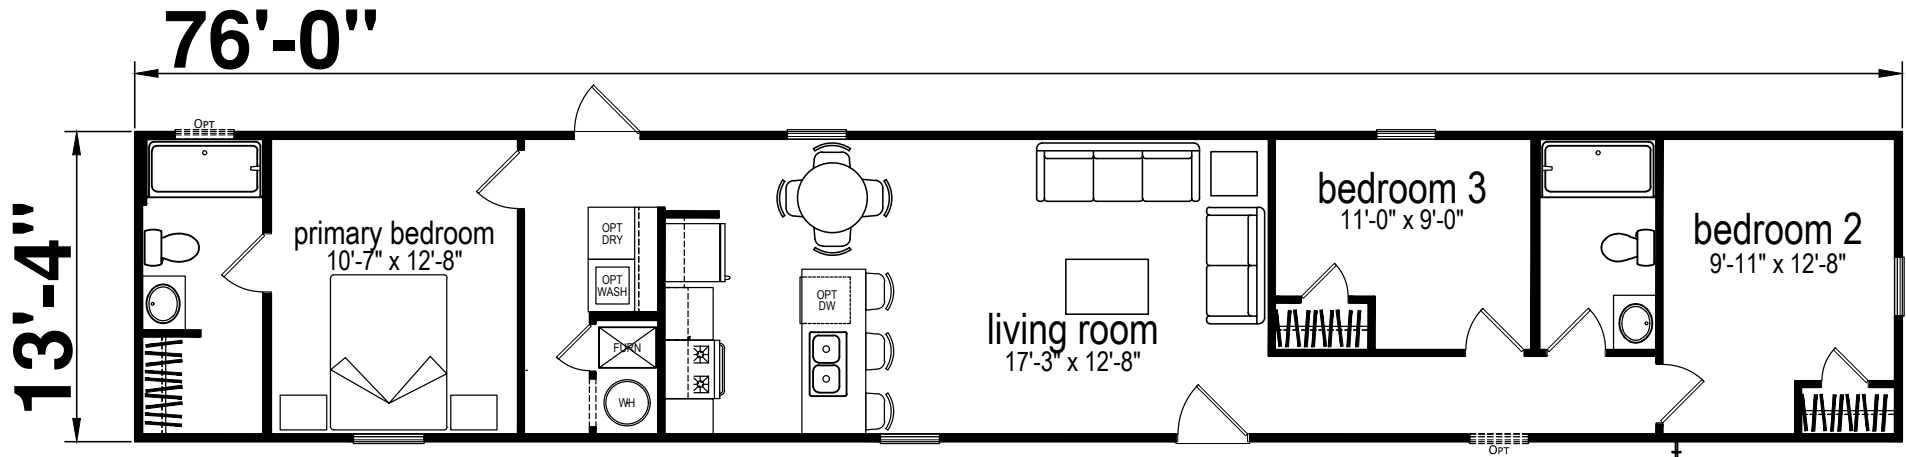

Kenneth

Prime Series by Champion Homes | Benton, KY

1,013 SQ. FT. (Approximate) 3 Bedroom, 2 Bath

Last Updated: 3-13-26

FACTORY SELECT HOMES

535 Highway 35 South
Carthage, MS 39051

FactoryDirectHousing.com | 1-800-965-9278