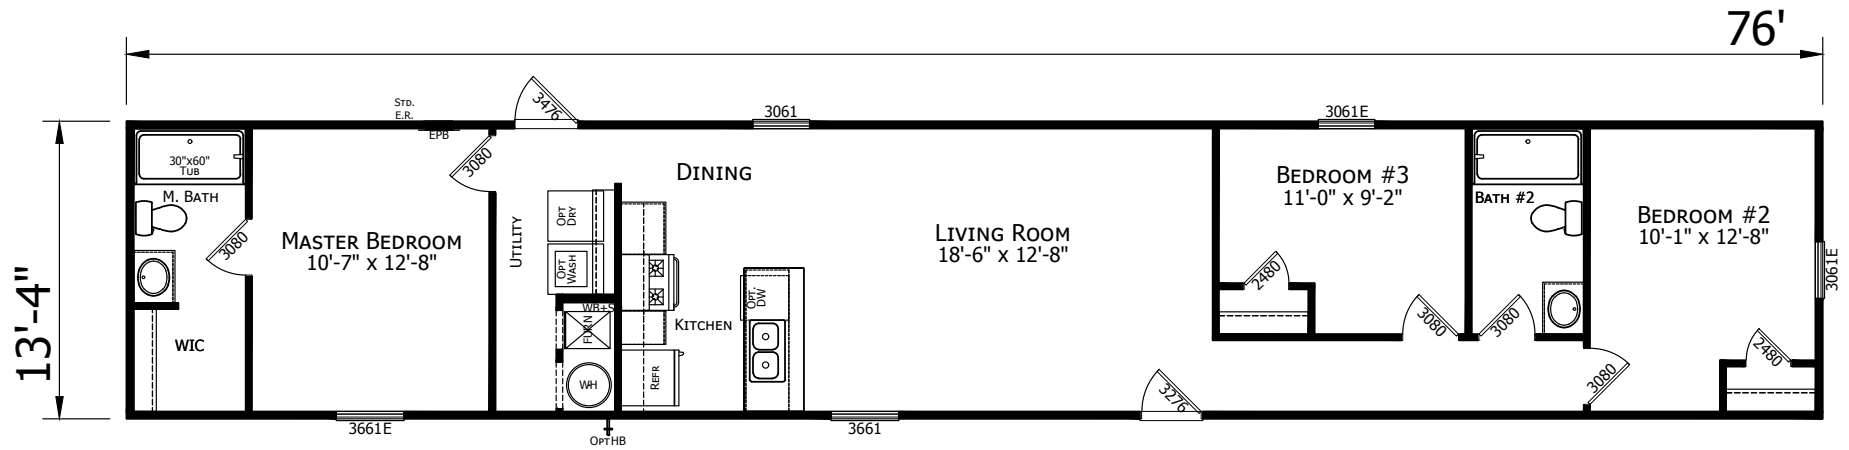

Kenneth

Prime Series by Champion Homes | Benton, KY
 1,013 SQ. FT. (Approximate) 3 Bedroom, 2 Bath

Last Updated: 6-1-21

FACTORY SELECT HOMES
 535 Highway 35 South
 Carthage, MS 39051

FactoryDirectHousing.com | 1-800-965-9278