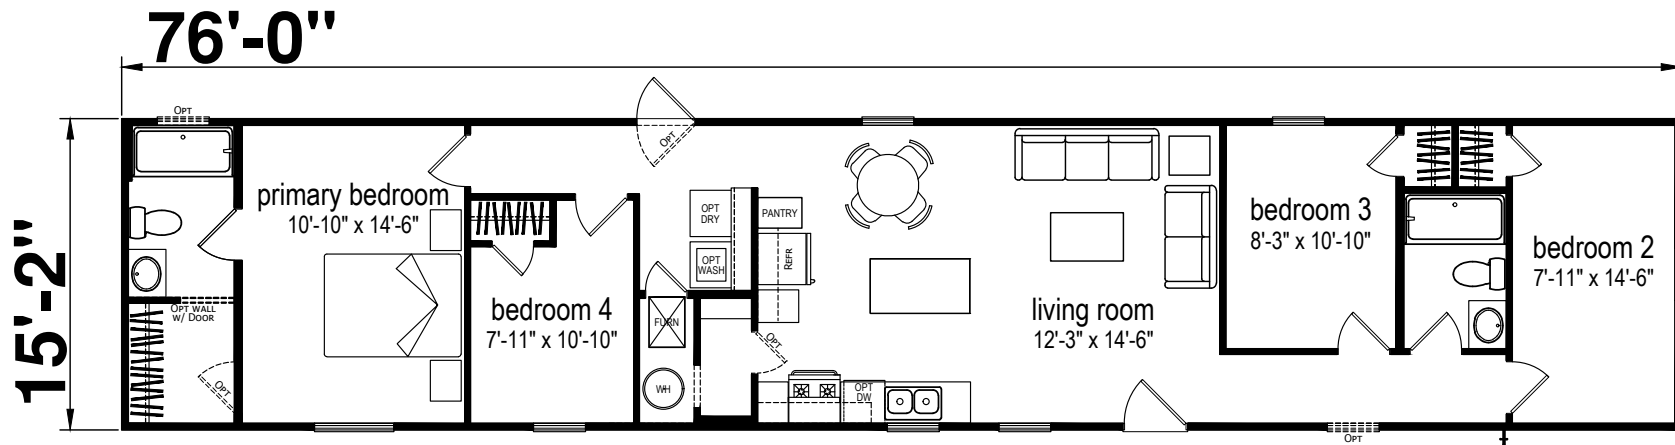

# Keiser

Prime Series by Champion Homes | Benton, KY  
 1,280 SQ. FT. (Approximate) 3 Bedroom, 2 Bath

Last Updated: 6-2-26

**FACTORY SELECT HOMES**  
 535 Highway 35 South  
 Carthage, MS 39051

**FactoryDirectHousing.com | 1-800-965-9278**