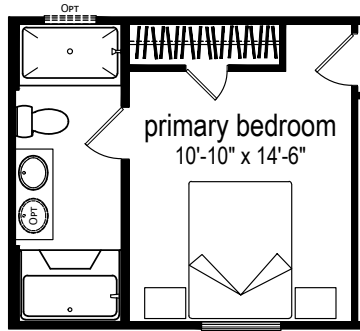

# Keiser

Prime Series by Champion Homes | Benton, KY  
 1,280 SQ. FT. (Approximate) 3 Bedroom, 2 Bath

Last Updated: 6-2-26

**FACTORY SELECT HOMES**  
 535 Highway 35 South  
 Carthage, MS 39051

**FactoryDirectHousing.com | 1-800-965-9278**