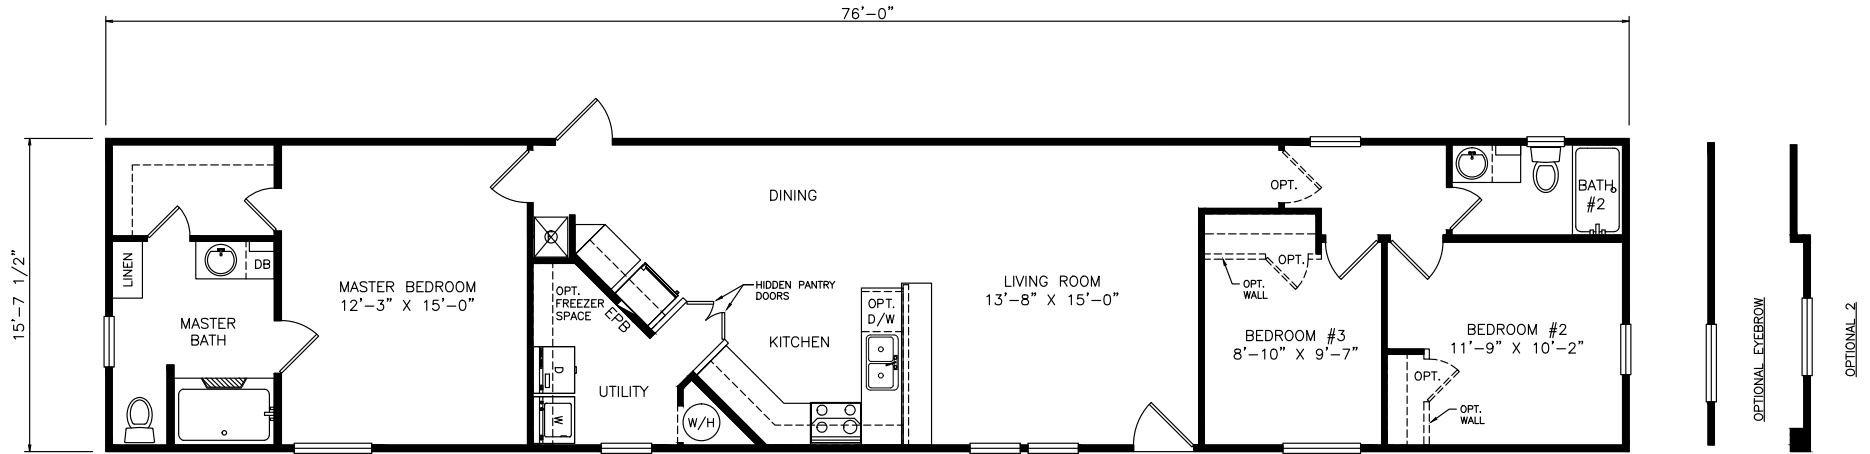

Jospen
 Classic Series

1,193 SQ. FT. (Approximate) 3 Bedroom, 2 Bath

Last Updated: 11-4-21

FACTORY SELECT HOMES
 535 Highway 35 South
 Carthage, MS 39051

FactoryDirectHousing.com | 1-800-965-9278

IMPORTANT: Alta Cima Corp reserves the right to modify, cancel or substitute products or features of this event at any time without prior notice or obligation. Pictures and other promotional materials are representative and may depict or contain floor plans, square footages, elevations, options, upgrades, extra design features, decorations, floor coverings, specialty light fixtures, custom paint and wall coverings, window treatments, landscaping, sound and alarm systems, furnishings, appliances, and other designer/decorator features and amenities that are not included as part of the home and/or may not be available at all locations. Home, pricing and community information is subject to change, and homes to prior sale, at any time without notice or obligation. ©2020 Alta Cima Corp. All rights reserved.