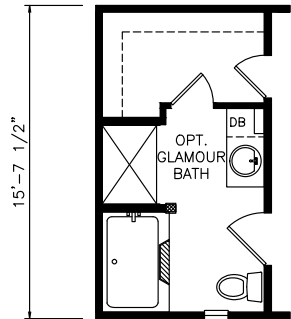

Jospen
 Classic Series

1,193 SQ. FT. (Approximate) 3 Bedroom, 2 Bath

Last Updated: 11-4-21

FACTORY SELECT HOMES
 535 Highway 35 South
 Carthage, MS 39051

FactoryDirectHousing.com | 1-800-965-9278

IMPORTANT: Alta Cima Corp reserves the right to modify, cancel or substitute products or features of this event at any time without prior notice or obligation. Pictures and other promotional materials are representative and may depict or contain floor plans, square footages, elevations, options, upgrades, extra design features, decorations, floor coverings, specialty light fixtures, custom paint and wall coverings, window treatments, landscaping, sound and alarm systems, furnishings, appliances, and other designer/decorator features and amenities that are not included as part of the home and/or may not be available at all locations. Home, pricing and community information is subject to change, and homes to prior sale, at any time without notice or obligation. ©2020 Alta Cima Corp. All rights reserved.