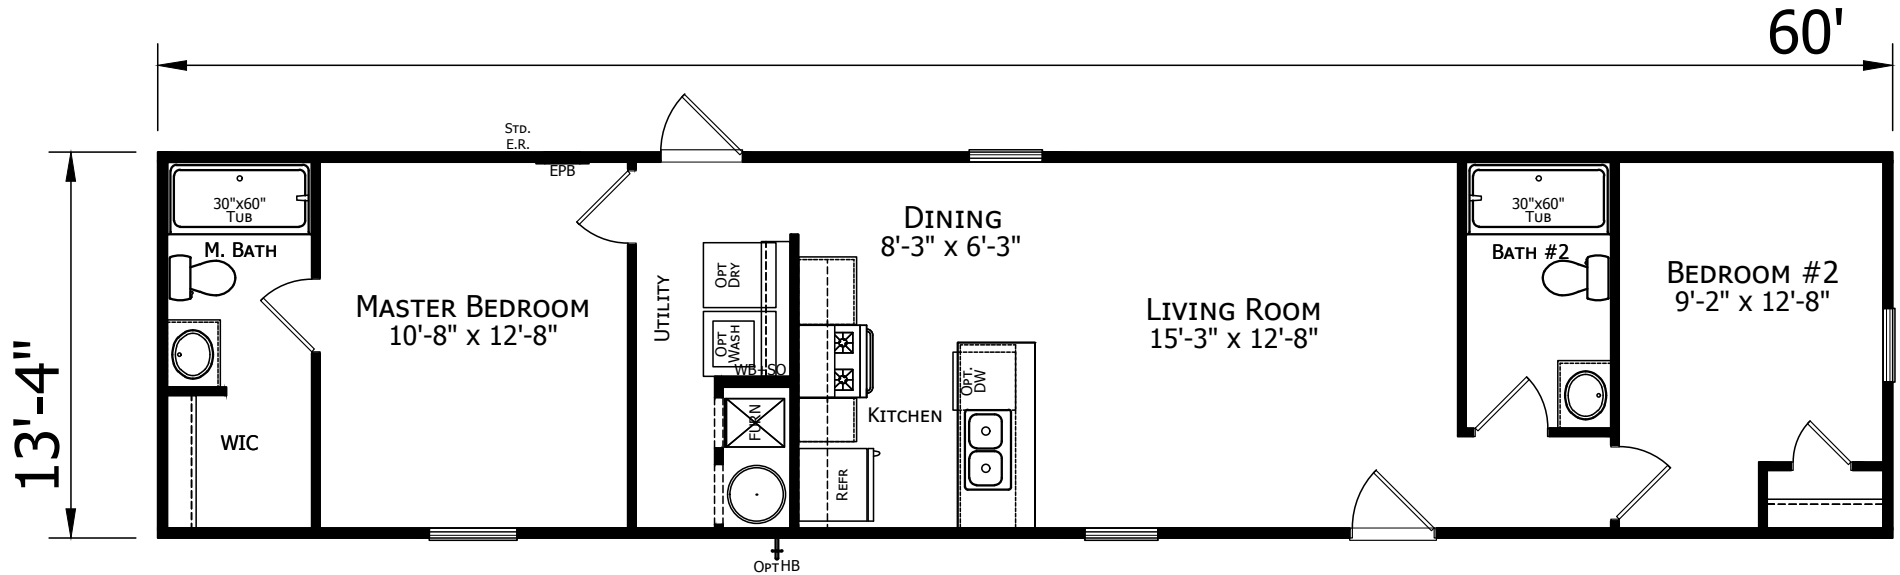

# Jentilly

Prime Series by Champion Homes | Benton, KY  
 800 SQ. FT. (Approximate) 2 Bedroom, 2 Bath

Last Updated: 2-16-23

**FACTORY SELECT HOMES**  
 535 Highway 35 South  
 Carthage, MS 39051

**FactoryDirectHousing.com | 1-800-965-9278**