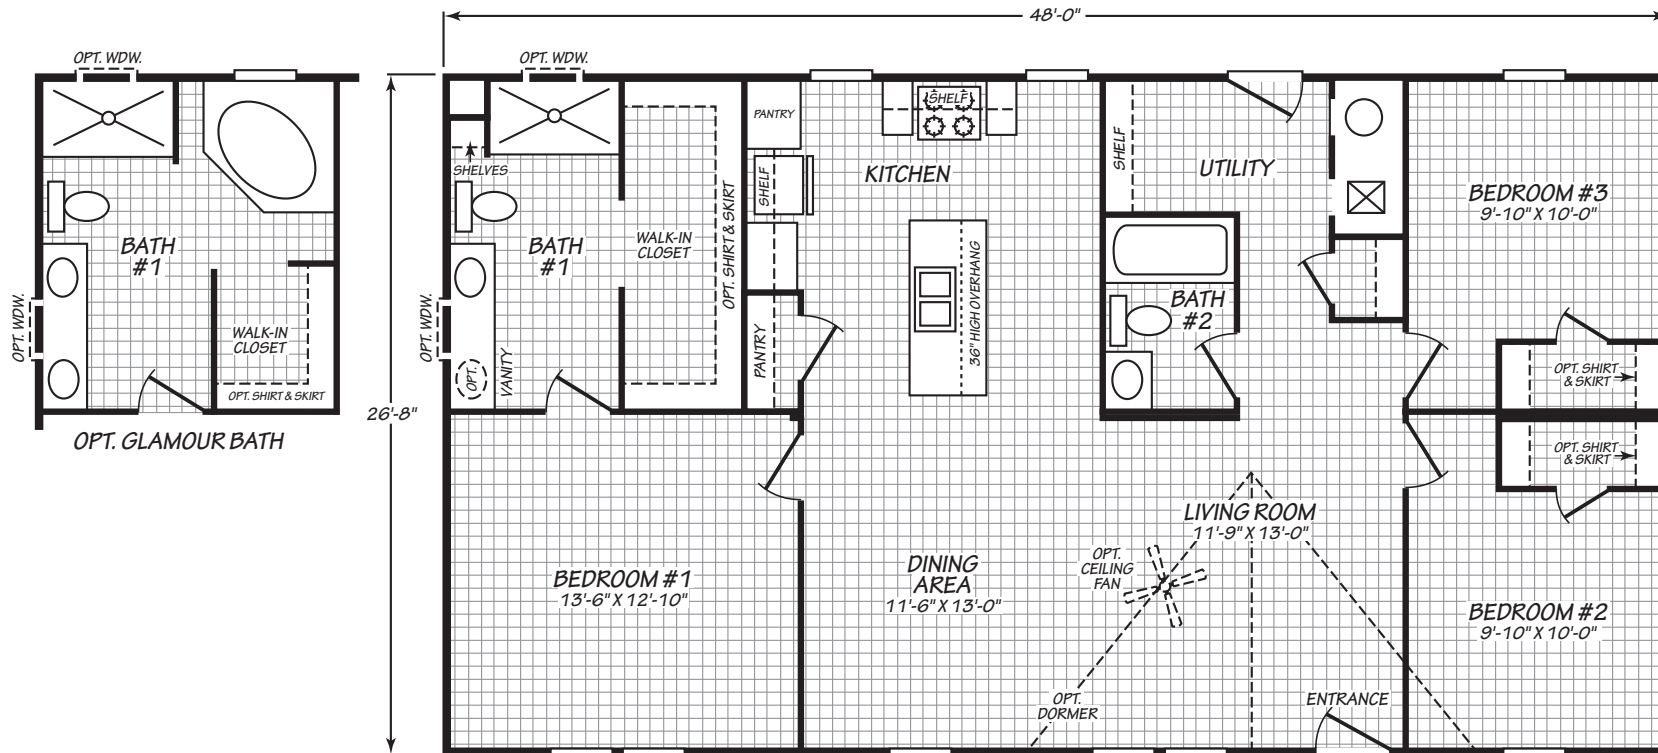

Idlewood

Inspire Series

1,279 SQ. FT. (Approximate) 3 Bedroom, 2 Bath

Last Updated: 3-19-26

FACTORY SELECT HOMES

535 Highway 35 South
Carthage, MS 39051

FactoryDirectHousing.com | 1-800-965-9278

IMPORTANT: Alta Cima Corp reserves the right to modify, cancel or substitute products or features of this event at any time without prior notice or obligation. Pictures and other promotional materials are representative and may depict or contain floor plans, square footages, elevations, options, upgrades, extra design features, decorations, floor coverings, specialty light fixtures, custom paint and wall coverings, window treatments, landscaping, sound and alarm systems, furnishings, appliances, and other designer/decorator features and amenities that are not included as part of the home and/or may not be available at all locations. Home, pricing and community information is subject to change, and homes to prior sale, at any time without notice or obligation. ©2020 Alta Cima Corp. All rights reserved.