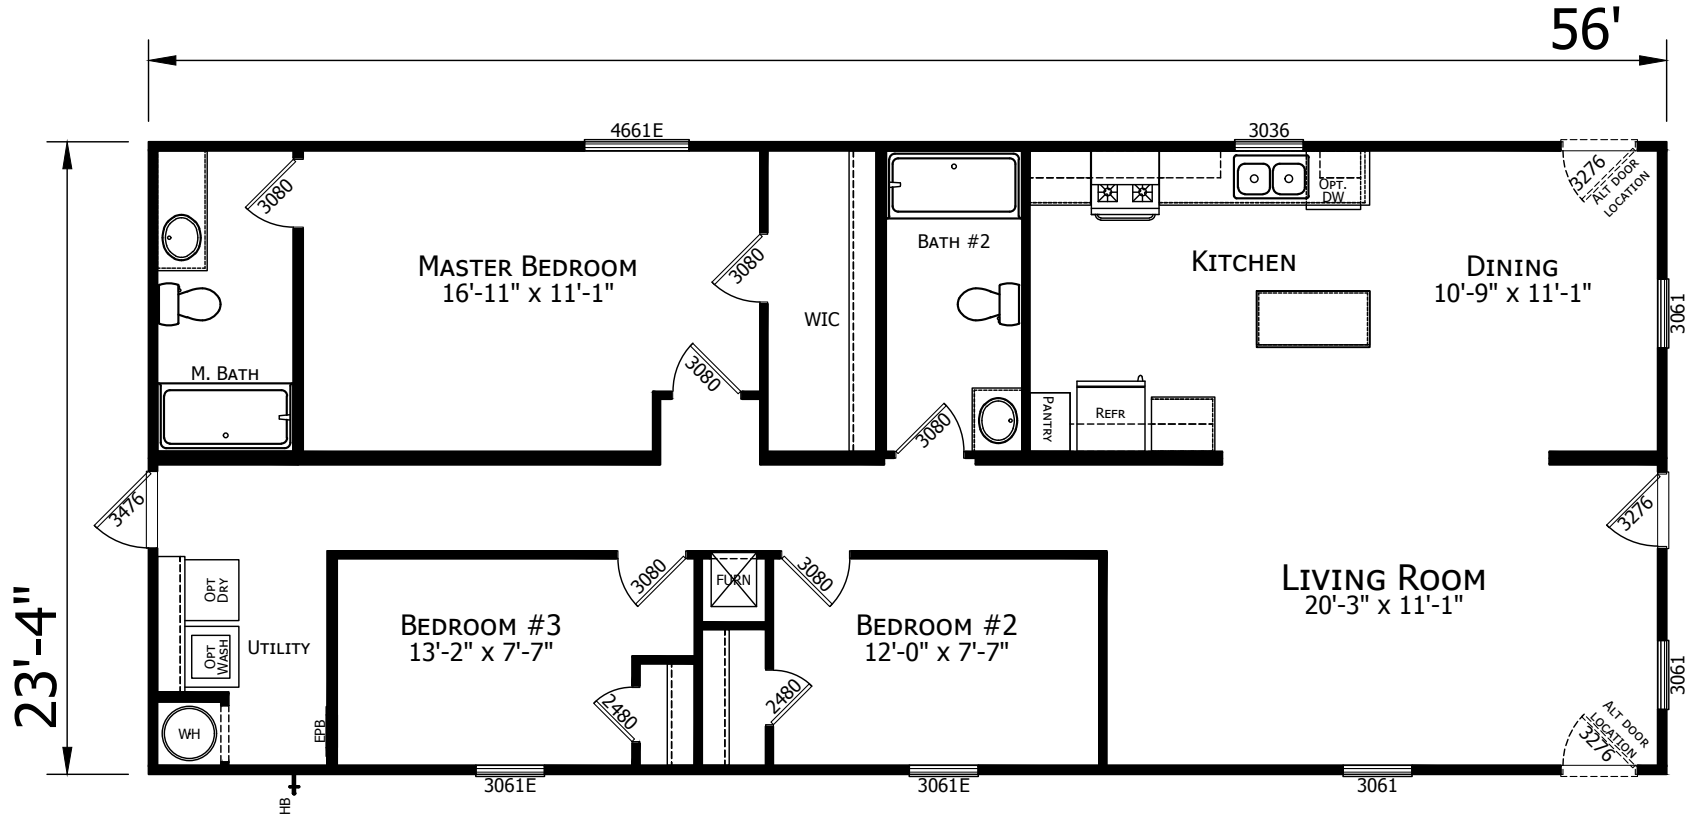

# Huxton

Prime Series by Champion Homes | Benton, KY  
 1,307 SQ. FT. (Approximate) 3 Bedroom, 2 Bath

Last Updated: 8-22-23

**FACTORY SELECT HOMES**  
 535 Highway 35 South  
 Carthage, MS 39051

**FactoryDirectHousing.com | 1-800-965-9278**