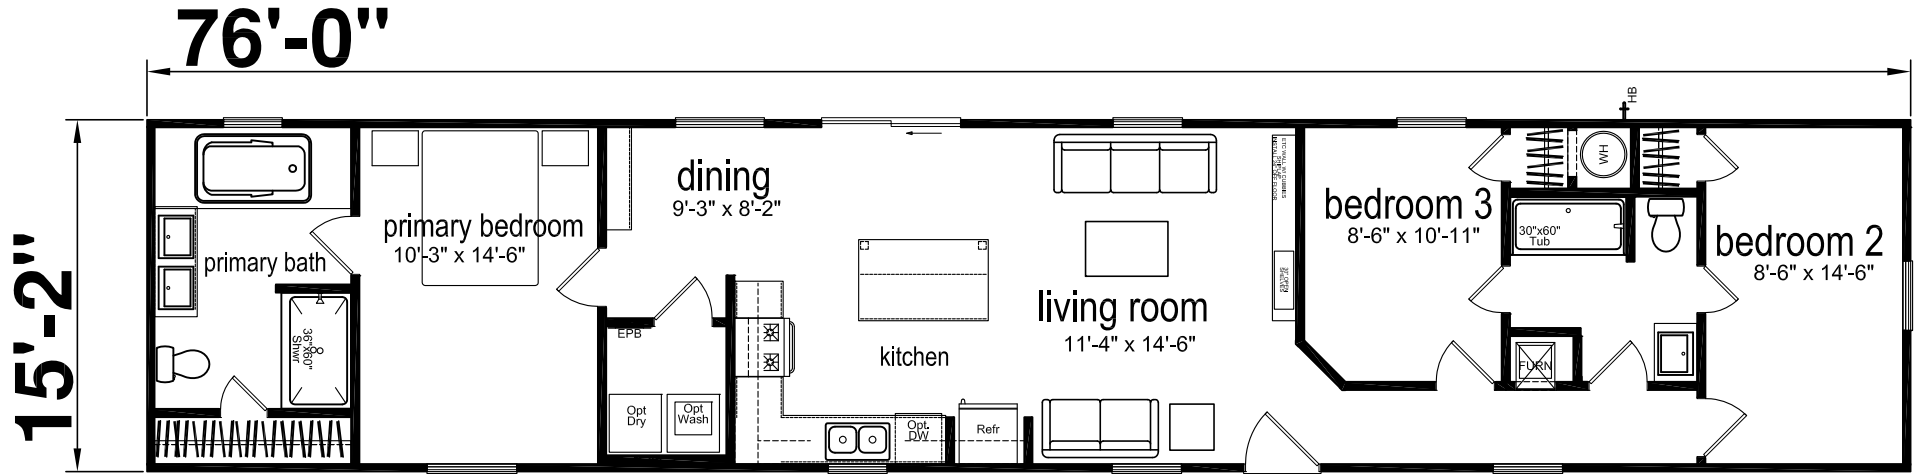

Harleyville

Ascend Series by Champion Homes | Dresden, TN

1,153 SQ. FT. (Approximate) 3 Bedrooms, 2 Baths

Last Updated: 6-21-23

FACTORY SELECT HOMES

535 Highway 35 South
Carthage, MS 39051

FactoryDirectHousing.com | 1-800-965-9278