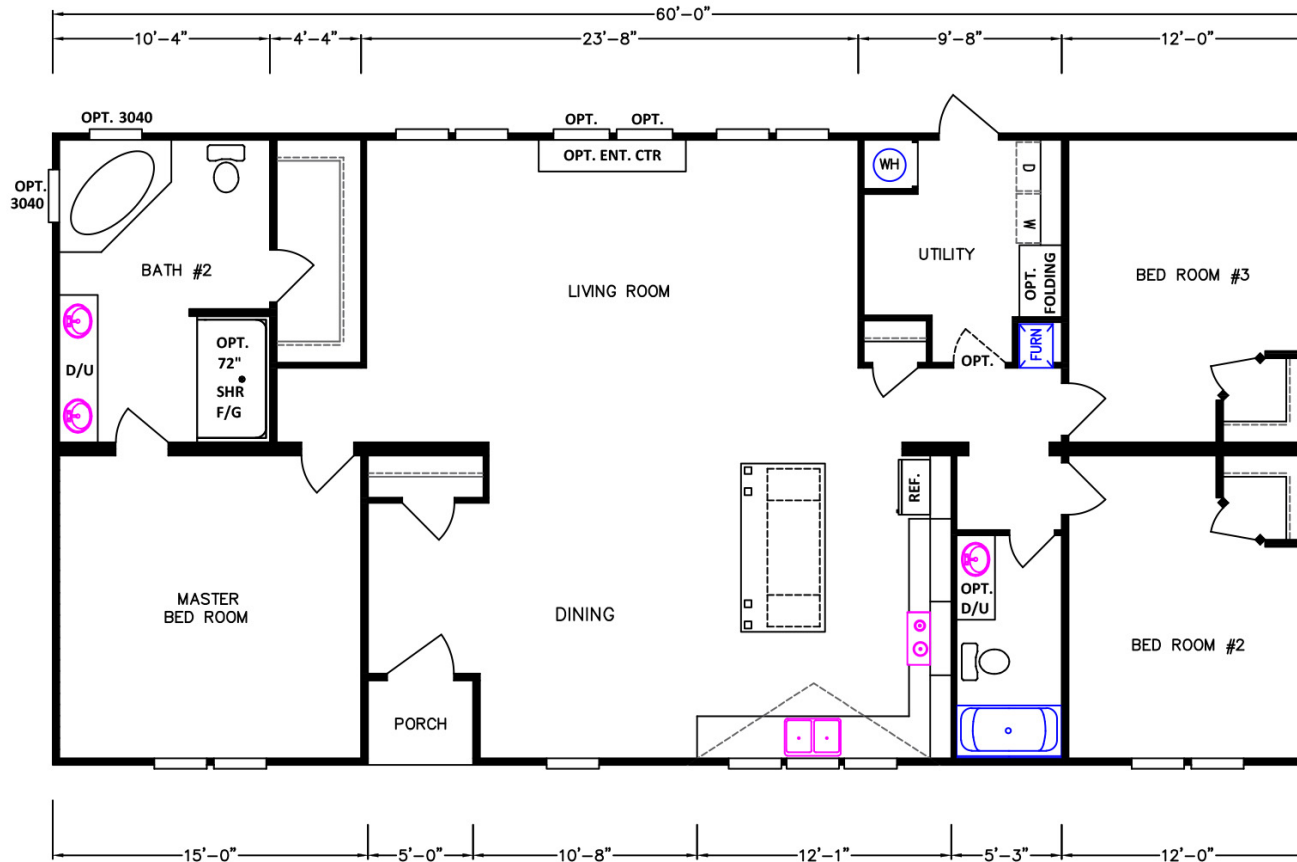

Gulfport

MD Series

1,800 SQ. FT. (Approximate) 3 Bedroom, 2 Bath

Last Updated: 2-23-24

FACTORY SELECT HOMES

535 Highway 35 South
Carthage, MS 39051

FactoryDirectHousing.com | 1-800-965-9278

IMPORTANT: Alta Cima Corp reserves the right to modify, cancel or substitute products or features of this event at any time without prior notice or obligation. Pictures and other promotional materials are representative and may depict or contain floor plans, square footages, elevations, options, upgrades, extra design features, decorations, floor coverings, specialty light fixtures, custom paint and wall coverings, window treatments, landscaping, sound and alarm systems, furnishings, appliances, and other designer/decorator features and amenities that are not included as part of the home and/or may not be available at all locations. Home, pricing and community information is subject to change, and homes to prior sale, at any time without notice or obligation. ©2020 Alta Cima Corp. All rights reserved.