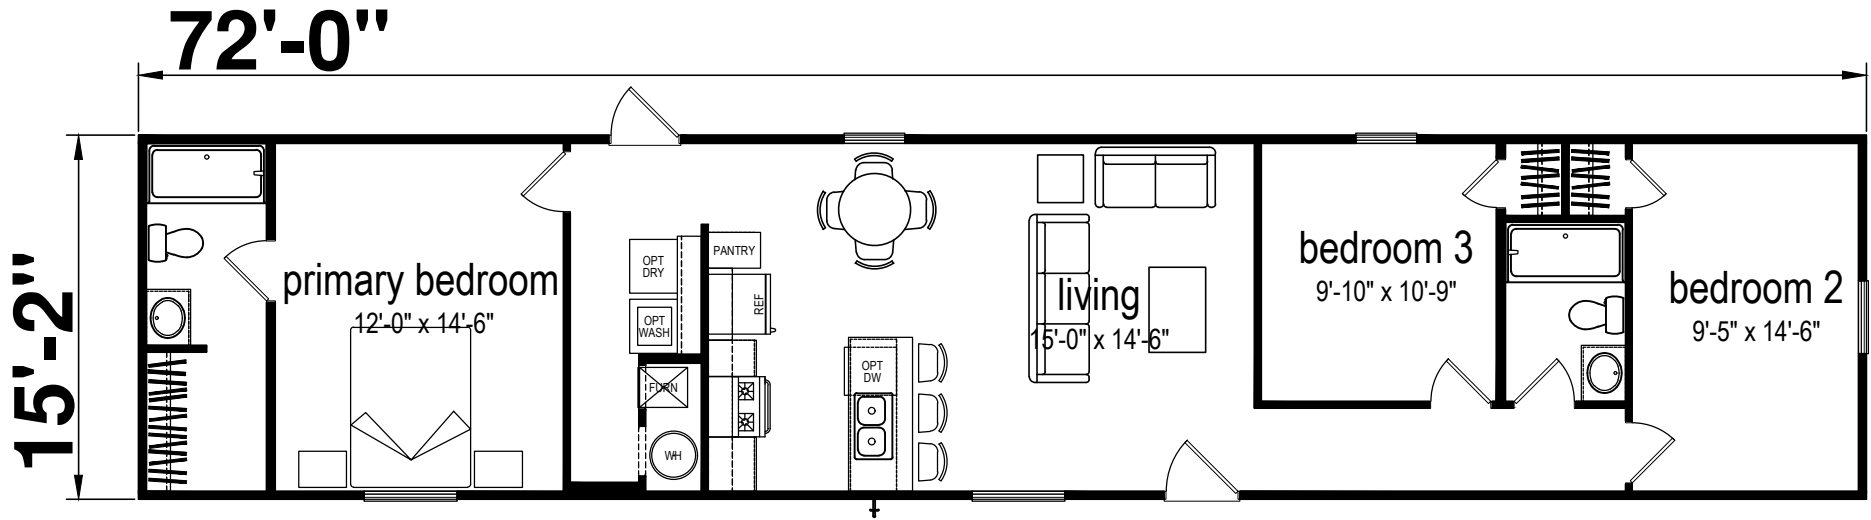

Greenwich

Prime Series by Champion Homes | Benton, KY
 1,092 SQ. FT. (Approximate) 3 Bedroom, 2 Bath

Last Updated: 8-22-23

FACTORY SELECT HOMES
 535 Highway 35 South
 Carthage, MS 39051

FactoryDirectHousing.com | 1-800-965-9278