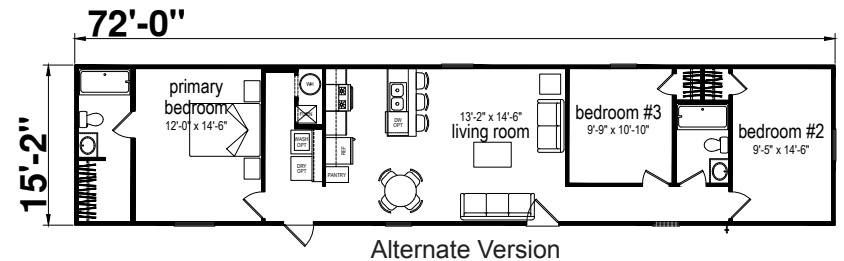

Greenwich

Prime Series by Champion Homes | Benton, KY
 1,092 SQ. FT. (Approximate) 3 Bedroom, 2 Bath

Last Updated: 8-22-23

FACTORY SELECT HOMES
 535 Highway 35 South
 Carthage, MS 39051

FactoryDirectHousing.com | 1-800-965-9278