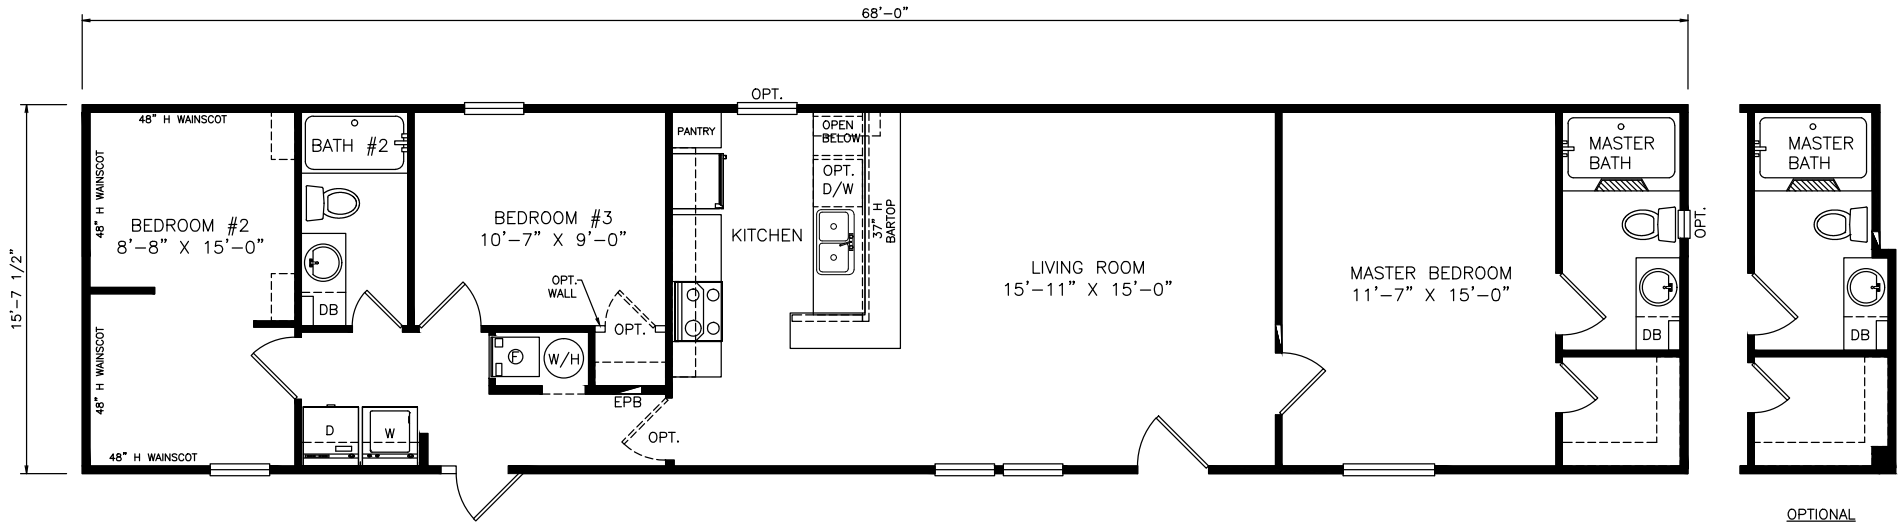

Glenville

Select Series

1,068 SQ. FT. (Approximate) 3 Bedroom, 2 Bath

Last Updated: 11-5-21

FACTORY SELECT HOMES

535 Highway 35 South
Carthage, MS 39051

FactoryDirectHousing.com | 1-800-965-9278

IMPORTANT: Alta Cima Corp reserves the right to modify, cancel or substitute products or features of this event at any time without prior notice or obligation. Pictures and other promotional materials are representative and may depict or contain floor plans, square footages, elevations, options, upgrades, extra design features, decorations, floor coverings, specialty light fixtures, custom paint and wall coverings, window treatments, landscaping, sound and alarm systems, furnishings, appliances, and other designer/decorator features and amenities that are not included as part of the home and/or may not be available at all locations. Home, pricing and community information is subject to change, and homes to prior sale, at any time without notice or obligation. ©2020 Alta Cima Corp. All rights reserved.