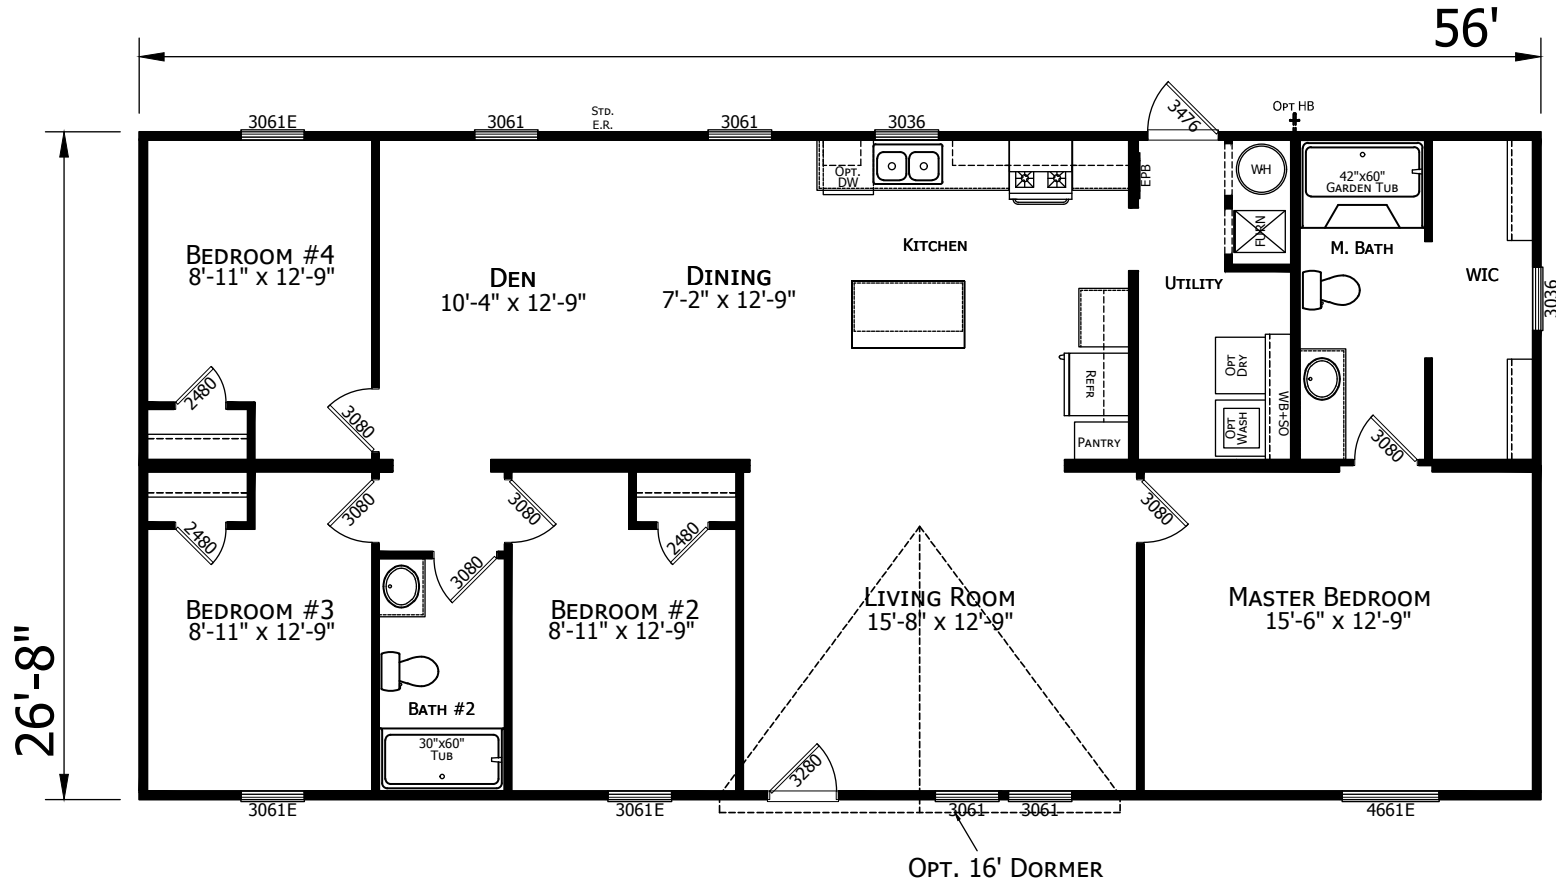

Galveston

Prime Series by Champion Homes | Benton, KY

1,493 SQ. FT. (Approximate) 4 Bedroom, 2 Bath

Last Updated: 6-1-21

FACTORY SELECT HOMES
535 Highway 35 South
Carthage, MS 39051

FactoryDirectHousing.com | 1-800-965-9278