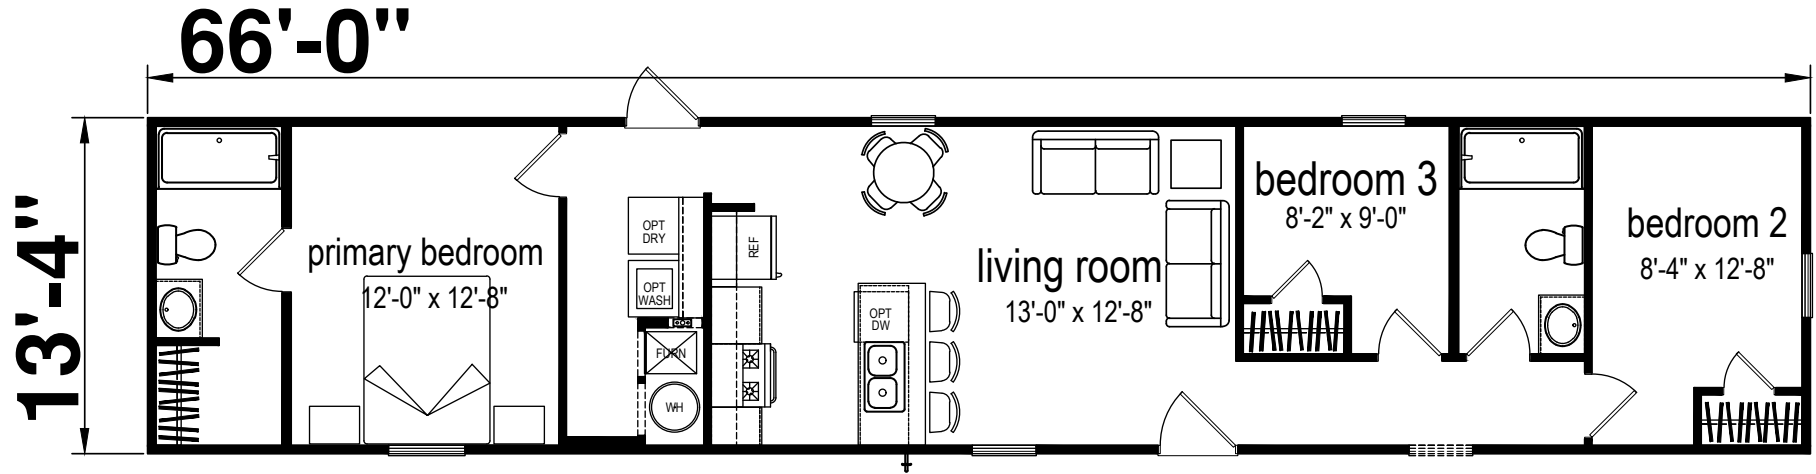

Erie

Prime Series by Champion Homes | Benton, KY

880 SQ. FT. (Approximate) 3 Bedrooms, 2 Baths

Last Updated: 8-22-23

FACTORY SELECT HOMES

535 Highway 35 South
Carthage, MS 39051

FactoryDirectHousing.com | 1-800-965-9278