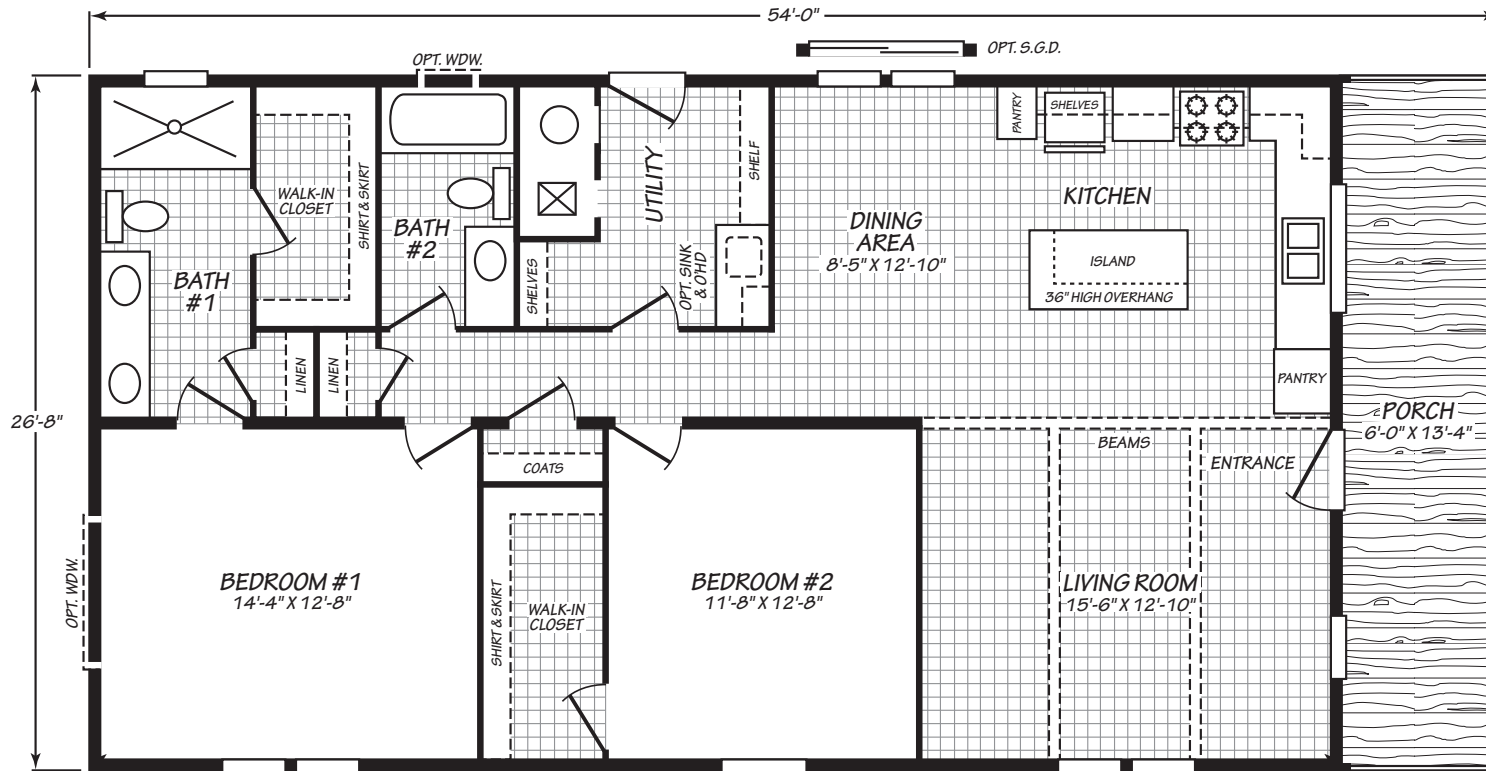

Emory

Fleetwood Series

1,280 SQ. FT. (Approximate) 2 Bedroom, 2 Bath

Last Updated: 3-19-26

FACTORY SELECT HOMES

535 Highway 35 South
Carthage, MS 39051

FactoryDirectHousing.com | 1-800-965-9278

IMPORTANT: Alta Cima Corp reserves the right to modify, cancel or substitute products or features of this event at any time without prior notice or obligation. Pictures and other promotional materials are representative and may depict or contain floor plans, square footages, elevations, options, upgrades, extra design features, decorations, floor coverings, specialty light fixtures, custom paint and wall coverings, window treatments, landscaping, sound and alarm systems, furnishings, appliances, and other designer/decorator features and amenities that are not included as part of the home and/or may not be available at all locations. Home, pricing and community information is subject to change, and homes to prior sale, at any time without notice or obligation. ©2020 Alta Cima Corp. All rights reserved.