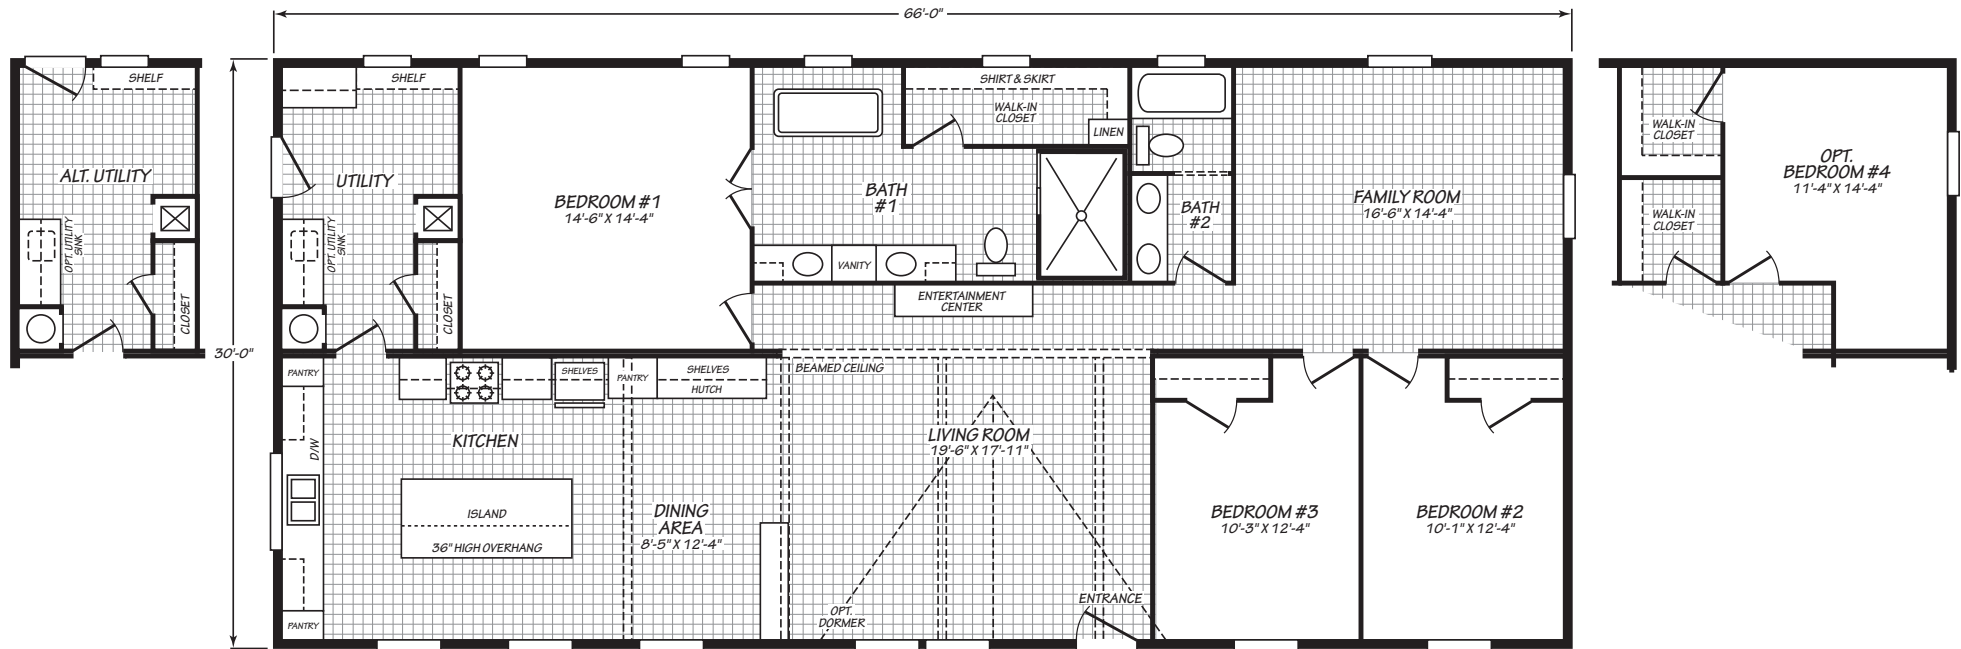

# Elmore

Fleetwood Elite Series

1,980 SQ. FT. (Approximate) 3 Bedroom, 2 Bath

Last Updated: 3-17-26

**FACTORY SELECT HOMES**  
535 Highway 35 South  
Carthage, MS 39051

**FactoryDirectHousing.com | 1-800-965-9278**