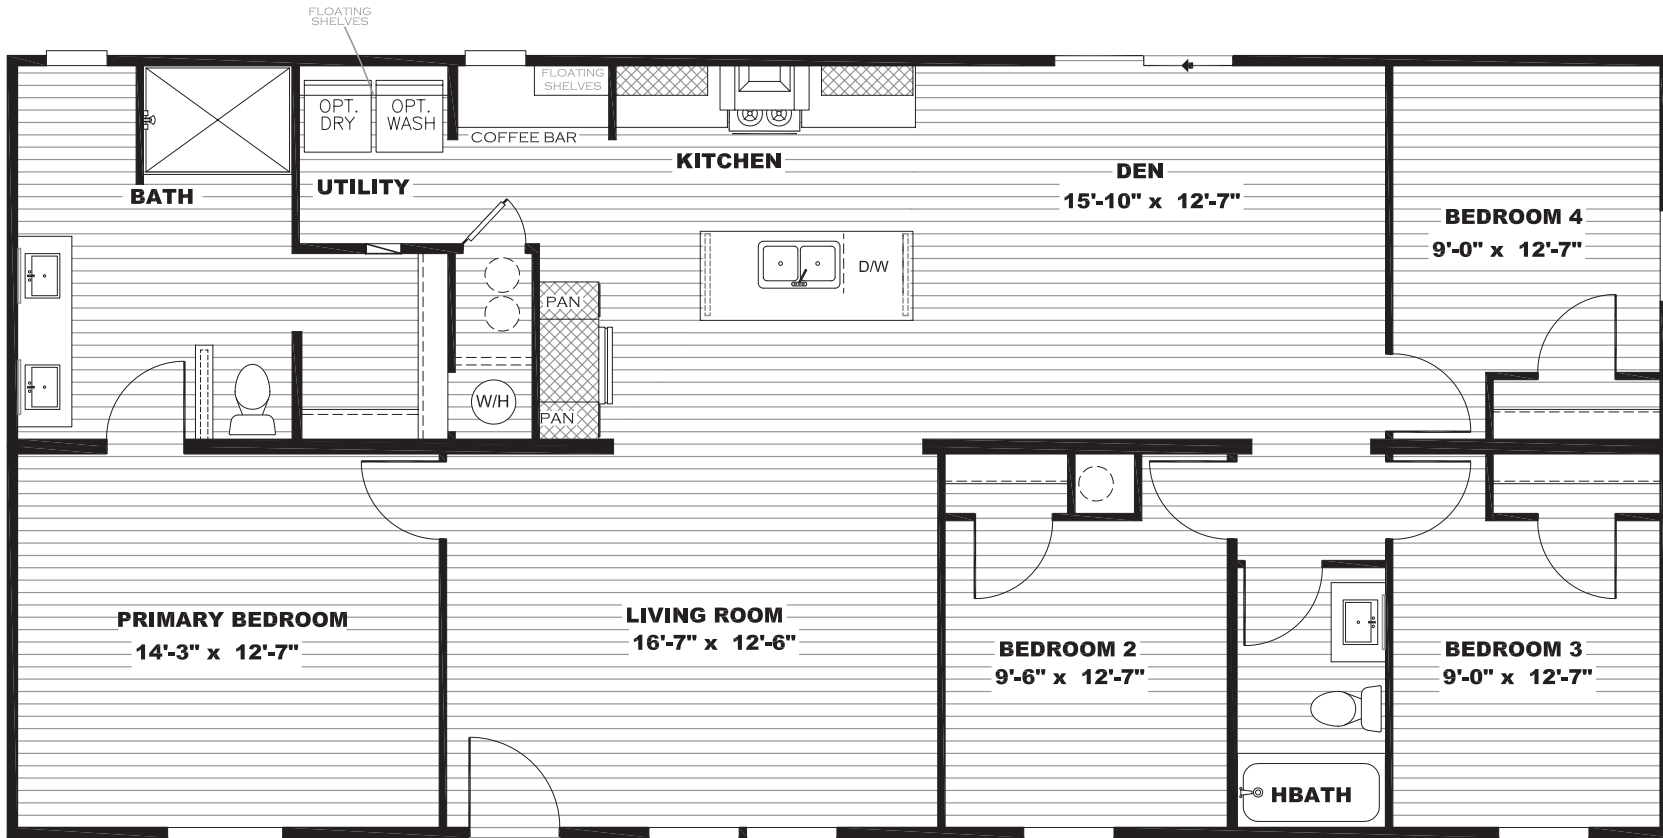

# Elin

Epic Collection Series

1,475 SQ. FT. (Approximate) 4 Bedroom, 2 Bath

Last Updated: 2-23-23