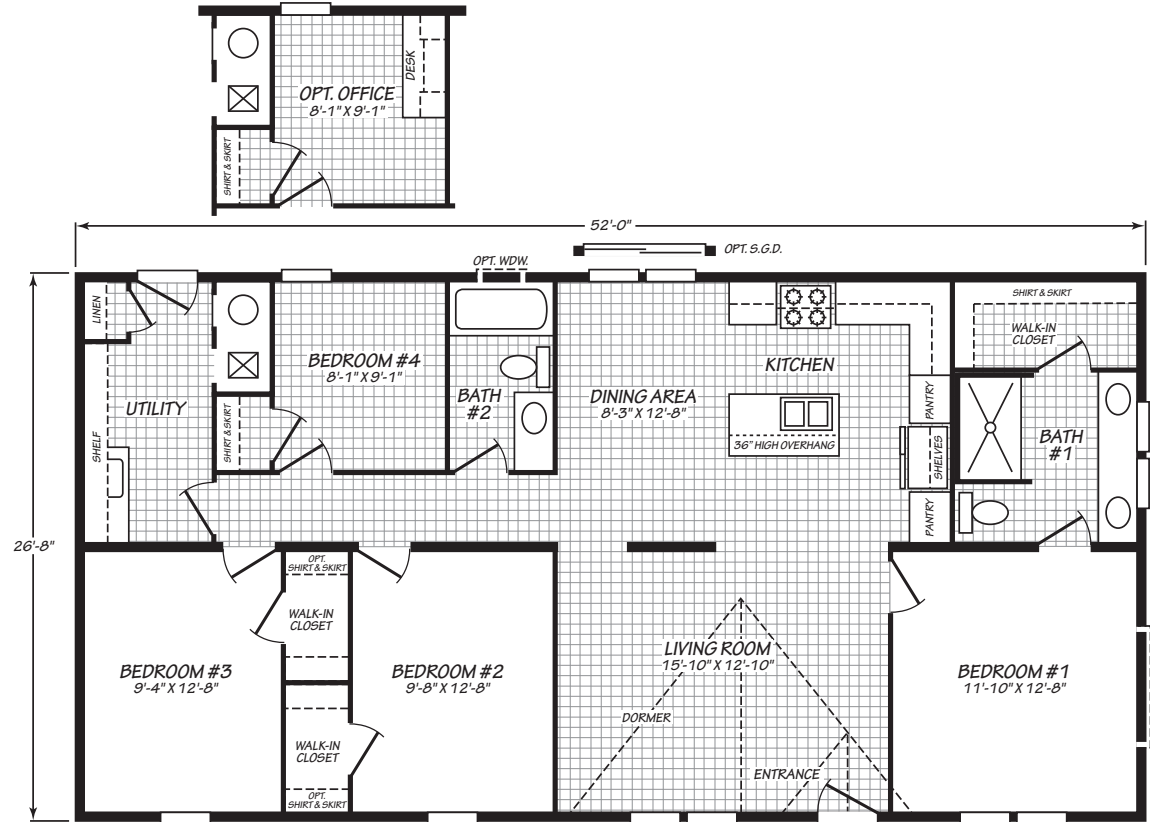

Durant

Fleetwood Series

1,386 SQ. FT. (Approximate) 4 Bedroom, 2 Bath

Last Updated: 3-19-26

FACTORY SELECT HOMES
535 Highway 35 South
Carthage, MS 39051

FactoryDirectHousing.com | 1-800-965-9278

IMPORTANT: Alta Cima Corp reserves the right to modify, cancel or substitute products or features of this event at any time without prior notice or obligation. Pictures and other promotional materials are representative and may depict or contain floor plans, square footages, elevations, options, upgrades, extra design features, decorations, floor coverings, specialty light fixtures, custom paint and wall coverings, window treatments, landscaping, sound and alarm systems, furnishings, appliances, and other designer/decorator features and amenities that are not included as part of the home and/or may not be available at all locations. Home, pricing and community information is subject to change, and homes to prior sale, at any time without notice or obligation. ©2020 Alta Cima Corp. All rights reserved.