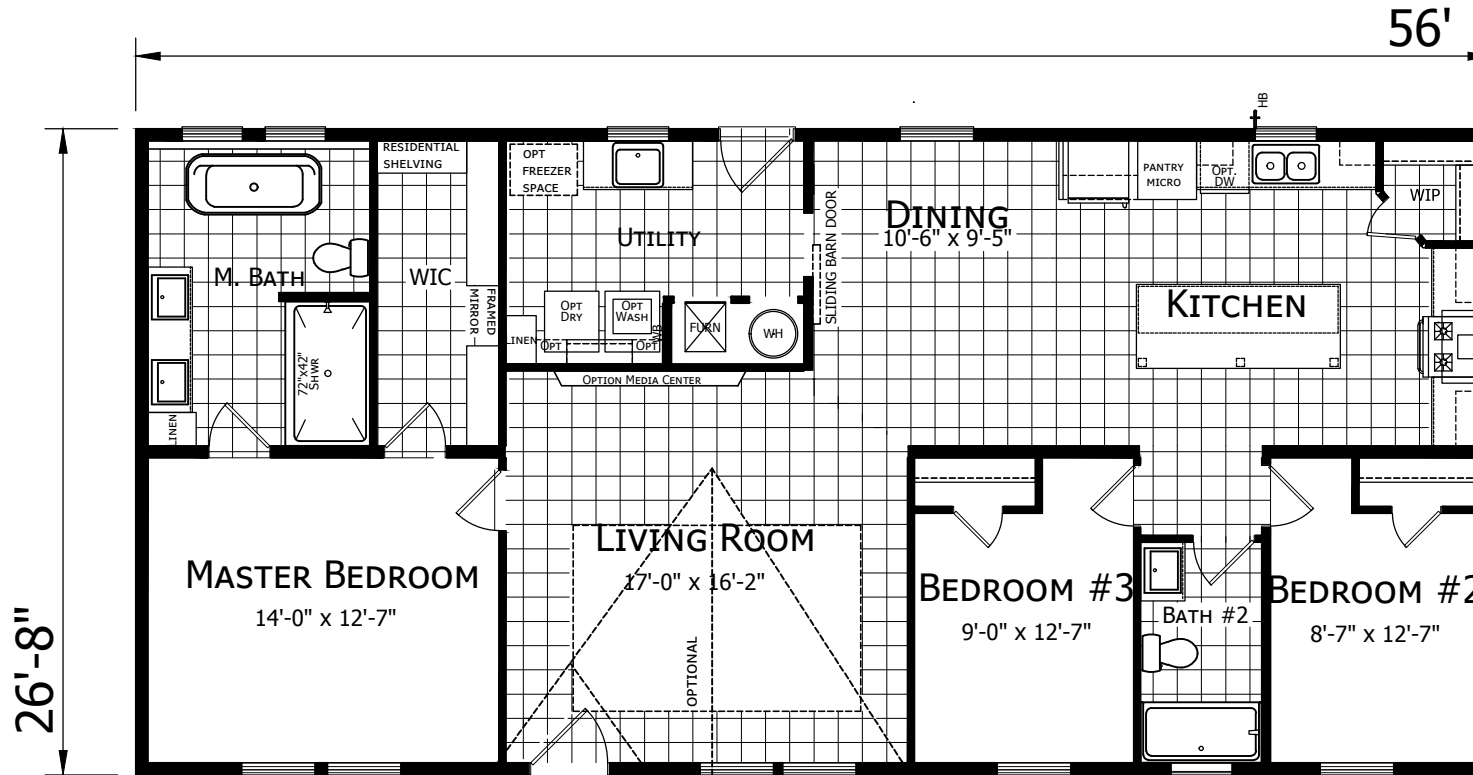

Doxey

Ascend Series by Champion Homes | Dresden, TN
 1,493 SQ. FT. (Approximate) 3 Bedrooms, 2 Baths

Last Updated: 6-1-21

FACTORY SELECT HOMES
 535 Highway 35 South
 Carthage, MS 39051

FactoryDirectHousing.com | 1-800-965-9278