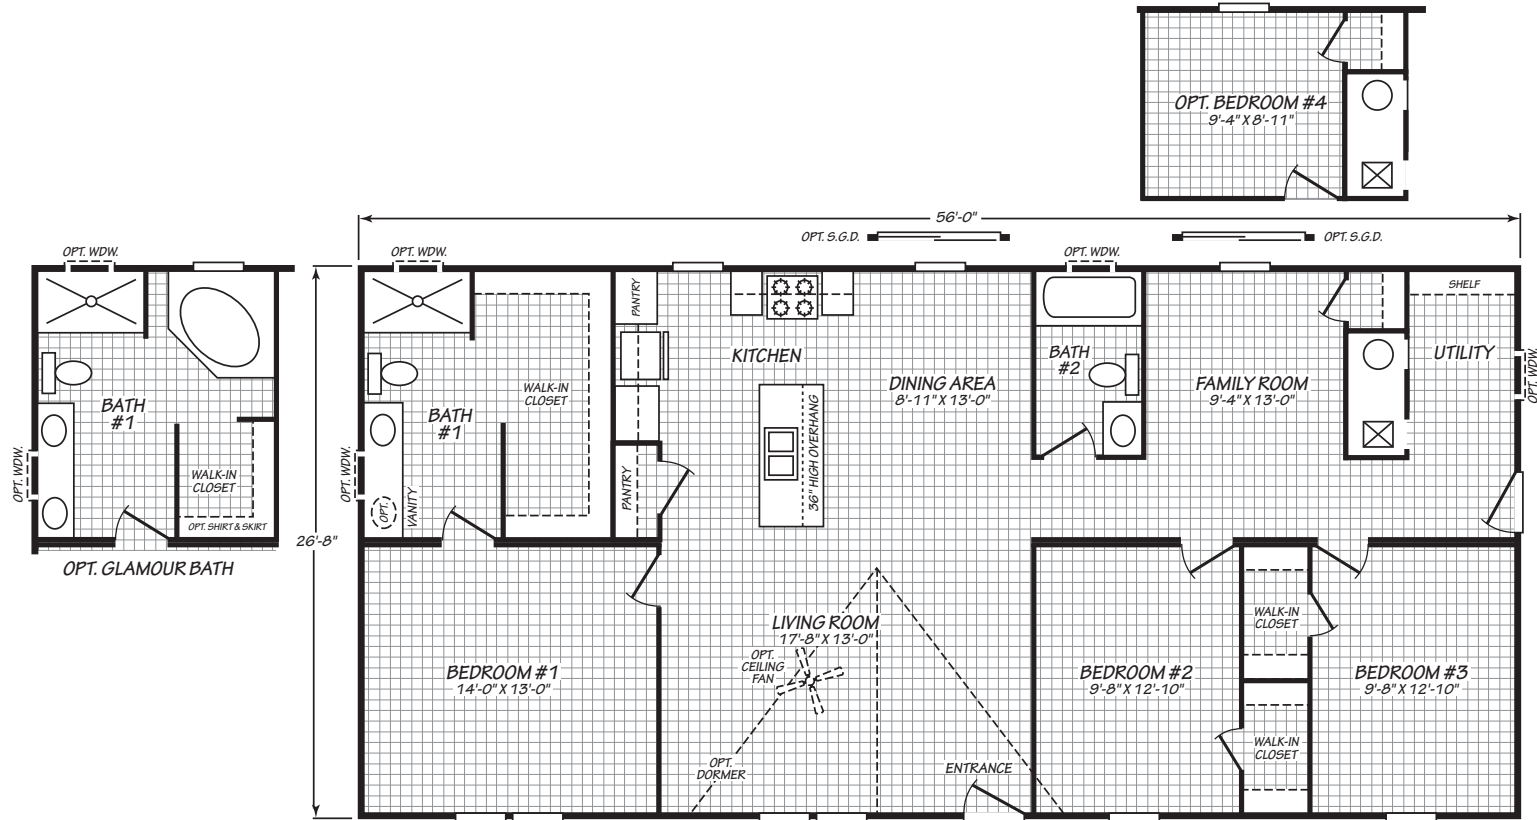

# Dewitt

Inspire Series

1,493 SQ. FT. (Approximate) 3 Bedroom, 2 Bath

Last Updated: 3-19-26