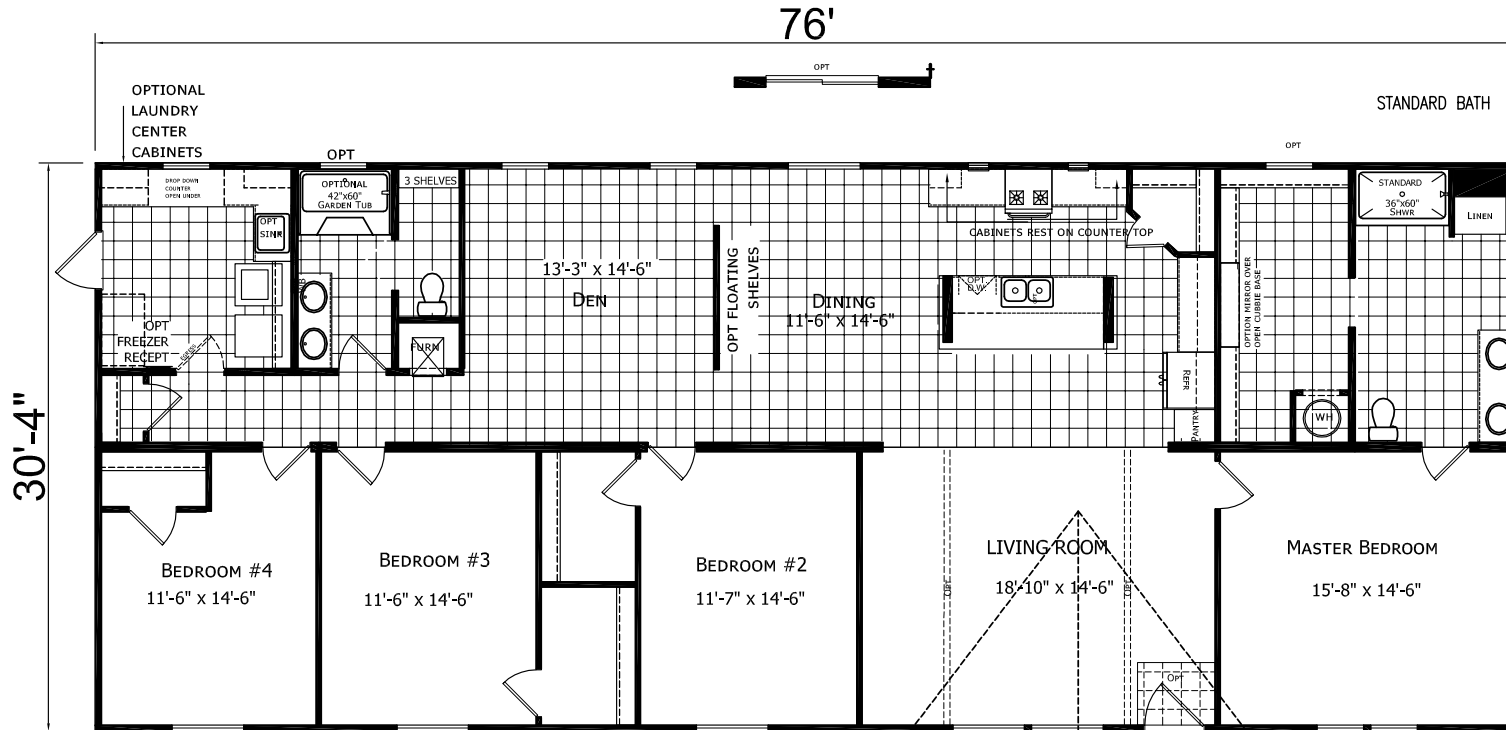

Della

Commonwealth Series by Champion Homes | Dresden, TN

2,305 SQ. FT. (Approximate) 4 Bedroom, 2 Bath

Last Updated: 6-1-21

GLAMOUR BATH OPTION

FACTORY SELECT HOMES
535 Highway 35 South
Carthage, MS 39051