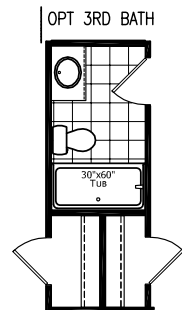

Della

Commonwealth Series by Champion Homes | Dresden, TN

2,305 SQ. FT. (Approximate) 4 Bedroom, 2 Bath

Last Updated: 6-1-21

GLAMOUR BATH OPTION

FACTORY SELECT HOMES
535 Highway 35 South
Carthage, MS 39051