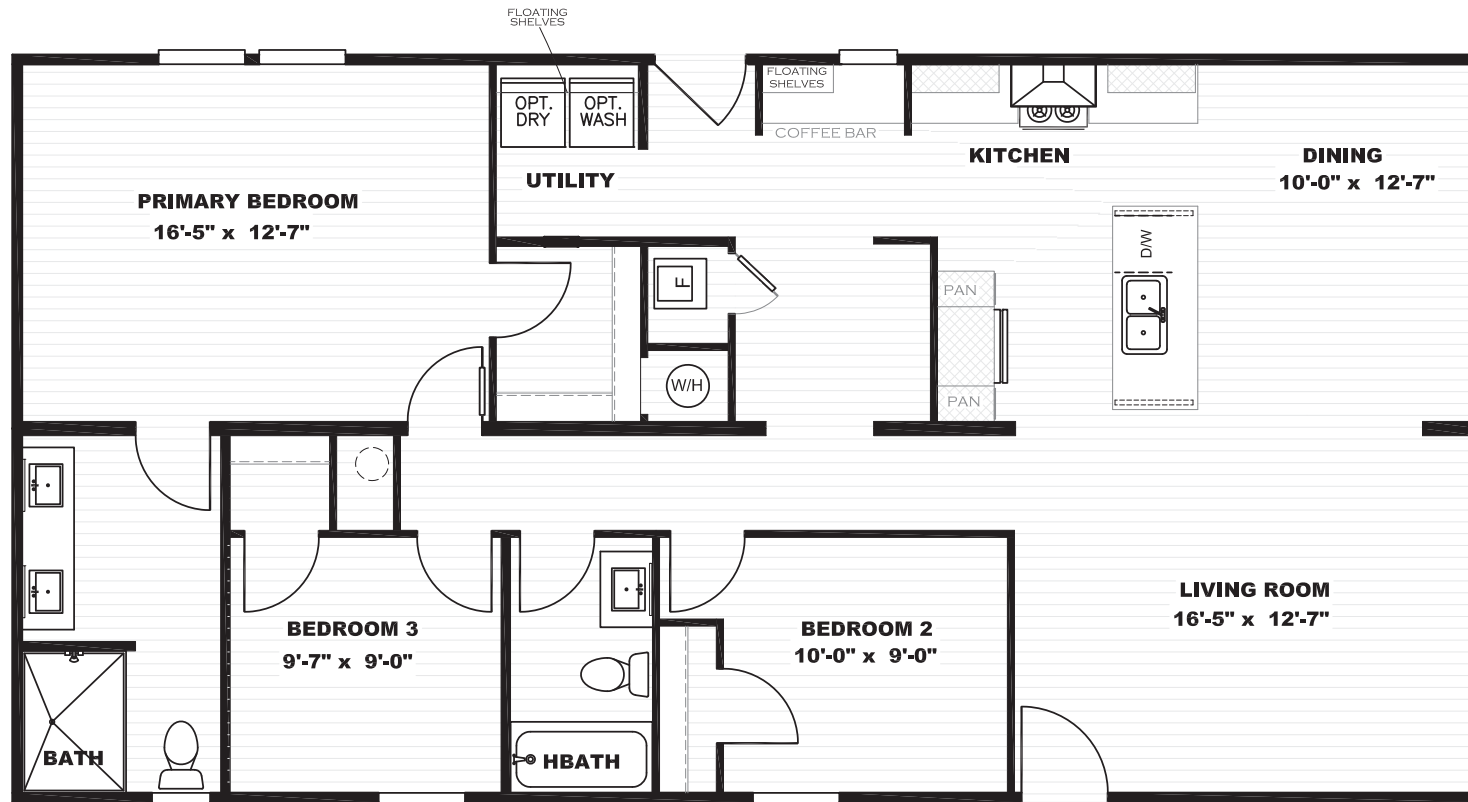

# Craigsford

Epic Collection Series

1,369 SQ. FT. (Approximate) 3 Bedroom, 2 Bath

Last Updated: 6-23-23

RIGHT SIDE ELEVATION

VINYL LAP FRONT EXTERIOR ELEVATION TREATMENT