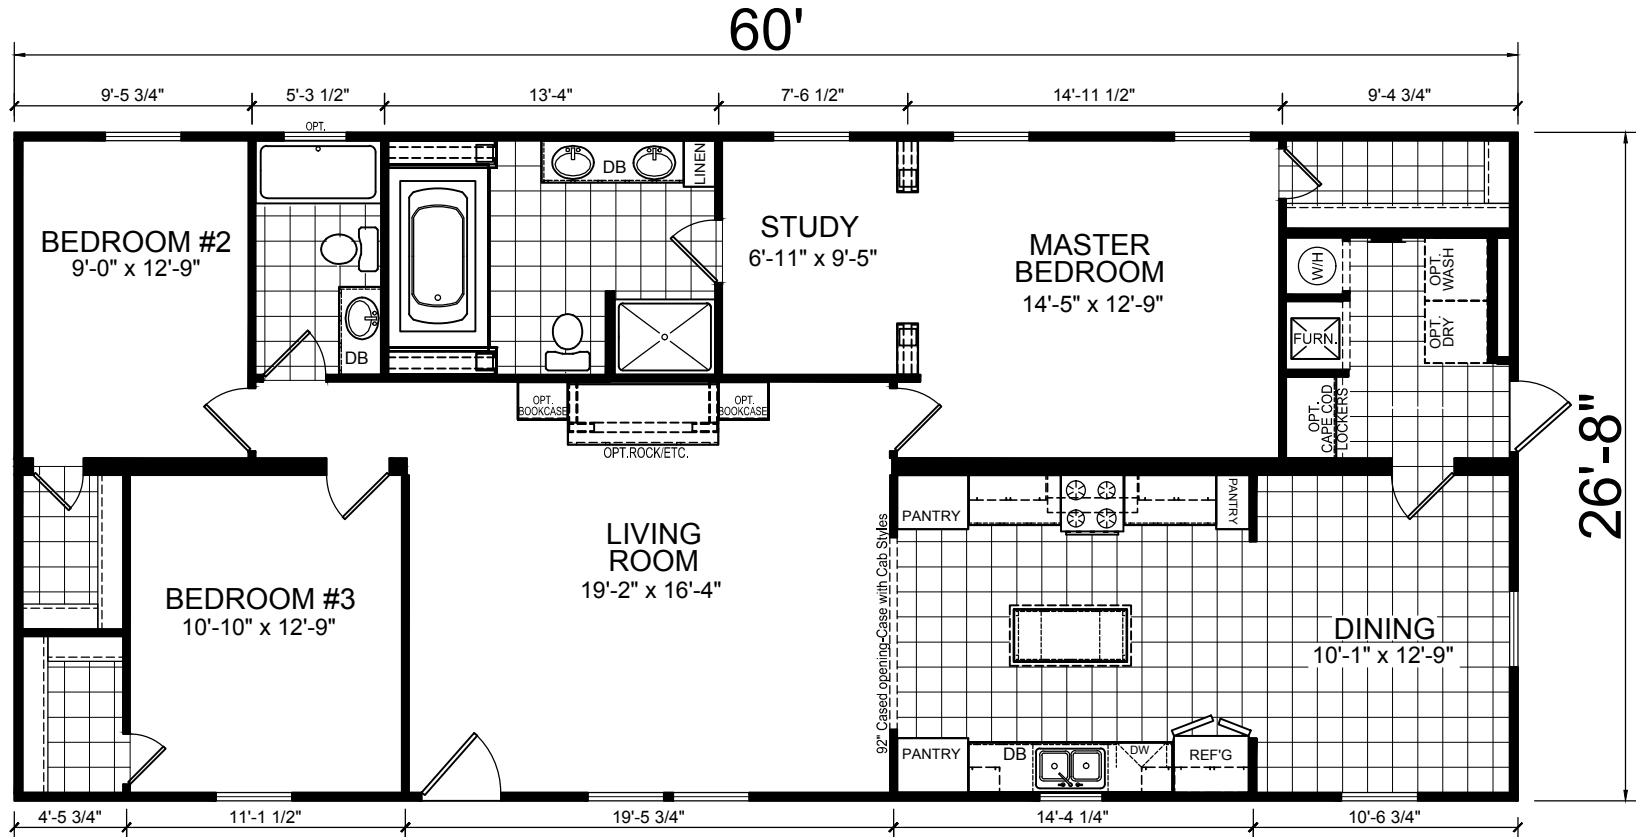

Cotton Grove

Ridgecrest Series by Champion Homes | Dresden, TN

1,600 SQ. FT. (Approximate) 3 Bedroom, 2 Bath

Last Updated: 1-5-21

FACTORY SELECT HOMES

535 Highway 35 South
Carthage, MS 39051

FactoryBuiltHomesDirect.com | 1-800-965-9278