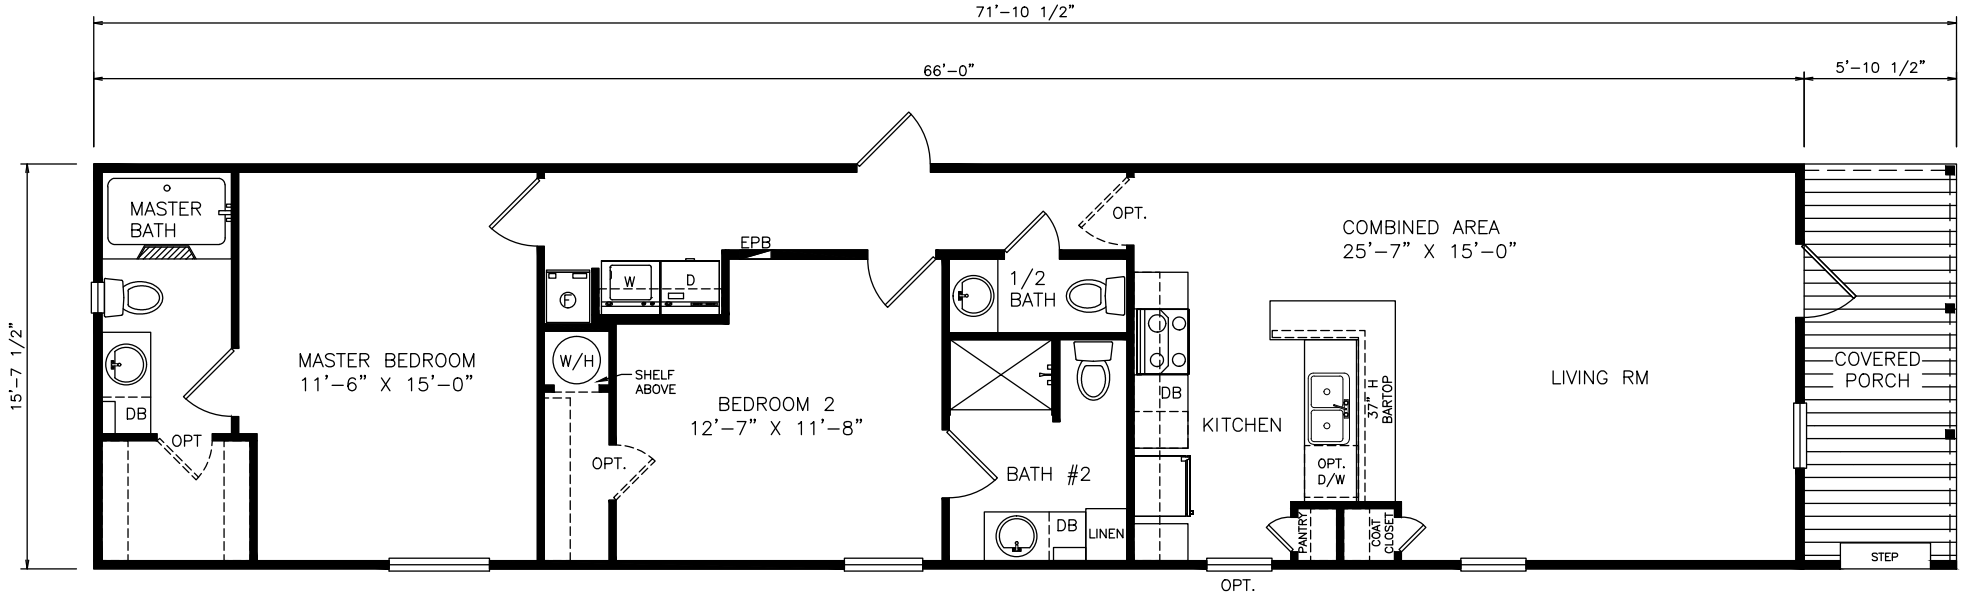

Collinton

Classic Series

1,130 SQ. FT. (Approximate) 2 Bedroom, 2.5 Bath

Last Updated: 11-4-21

FACTORY SELECT HOMES

535 Highway 35 South
Carthage, MS 39051

FactoryDirectHousing.com | 1-800-965-9278

IMPORTANT: Alta Cima Corp reserves the right to modify, cancel or substitute products or features of this event at any time without prior notice or obligation. Pictures and other promotional materials are representative and may depict or contain floor plans, square footages, elevations, options, upgrades, extra design features, decorations, floor coverings, specialty light fixtures, custom paint and wall coverings, window treatments, landscaping, sound and alarm systems, furnishings, appliances, and other designer/decorator features and amenities that are not included as part of the home and/or may not be available at all locations. Home, pricing and community information is subject to change, and homes to prior sale, at any time without notice or obligation. ©2020 Alta Cima Corp. All rights reserved.