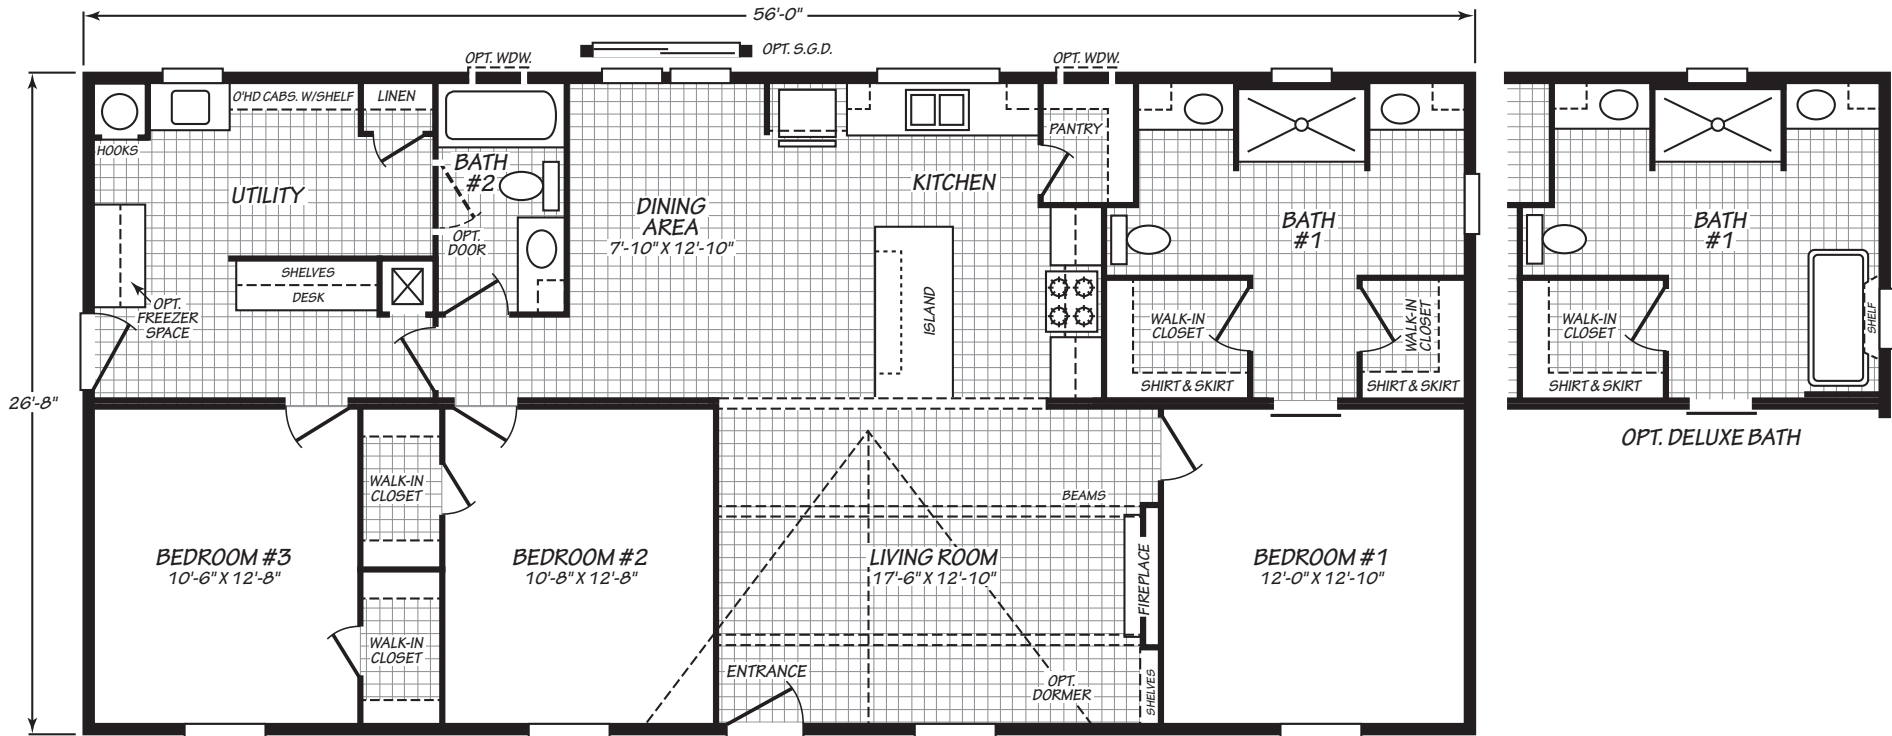

Cole

Fleetwood Series

1,493 SQ. FT. (Approximate) 3 Bedroom, 2 Bath

Last Updated: 3-19-26

OPT. DELUXE BATH

FACTORY SELECT HOMES

535 Highway 35 South
Carthage, MS 39051

FactoryDirectHousing.com | 1-800-965-9278