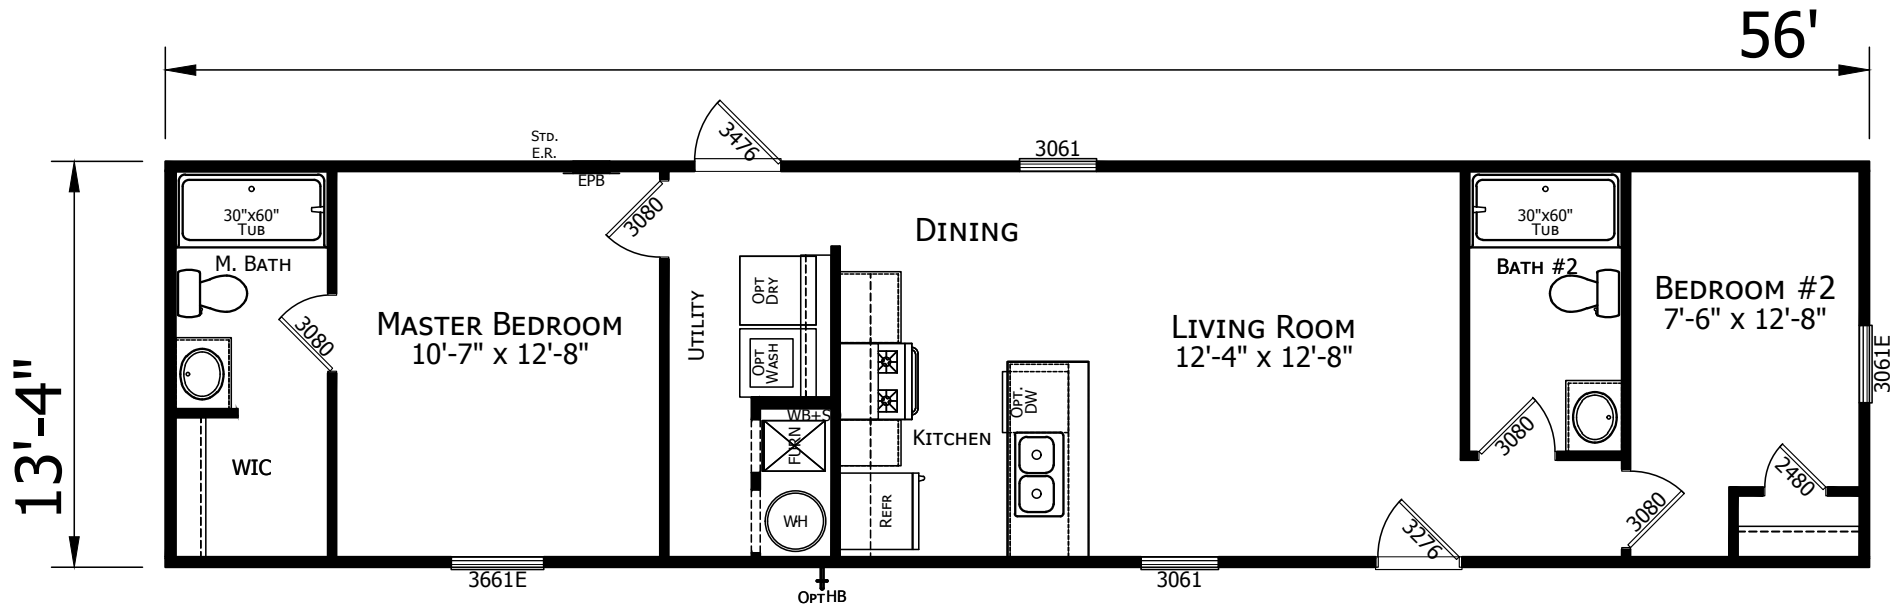

Carla Vista

Prime Series by Champion Homes | Benton, KY
 747 SQ. FT. (Approximate) 2 Bedroom, 2 Baths

Last Updated: 9-28-21

FACTORY SELECT HOMES
 535 Highway 35 South
 Carthage, MS 39051

FactoryDirectHousing.com | 1-800-965-4289