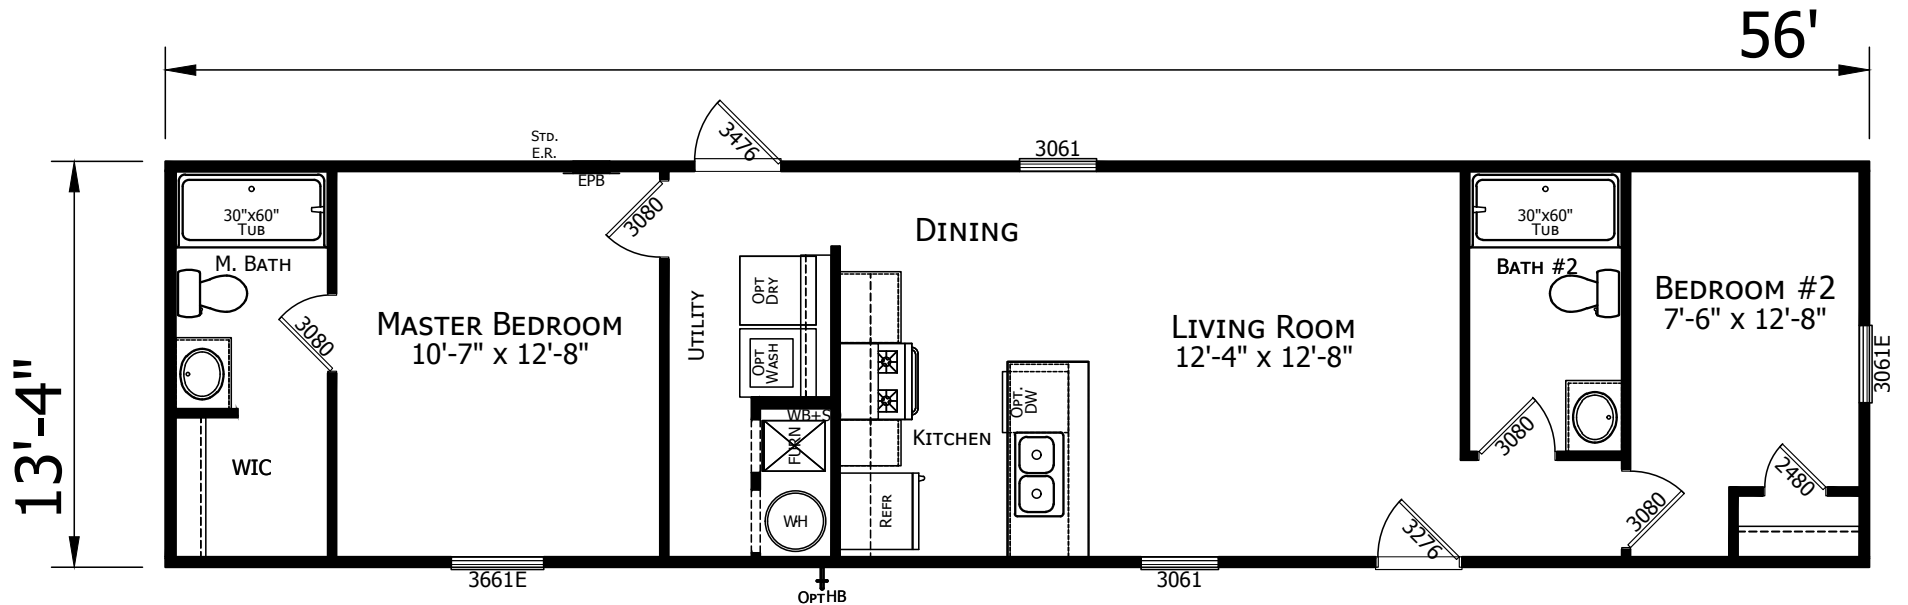

Carla Vista

Prime Series by Champion Homes | Benton, KY
 747 SQ. FT. (Approximate) 2 Bedroom, 2 Baths

Last Updated: 9-28-21

FACTORY SELECT HOMES
 535 Highway 35 South
 Carthage, MS 39051

FactoryDirectHousing.com | 1-800-965-9278