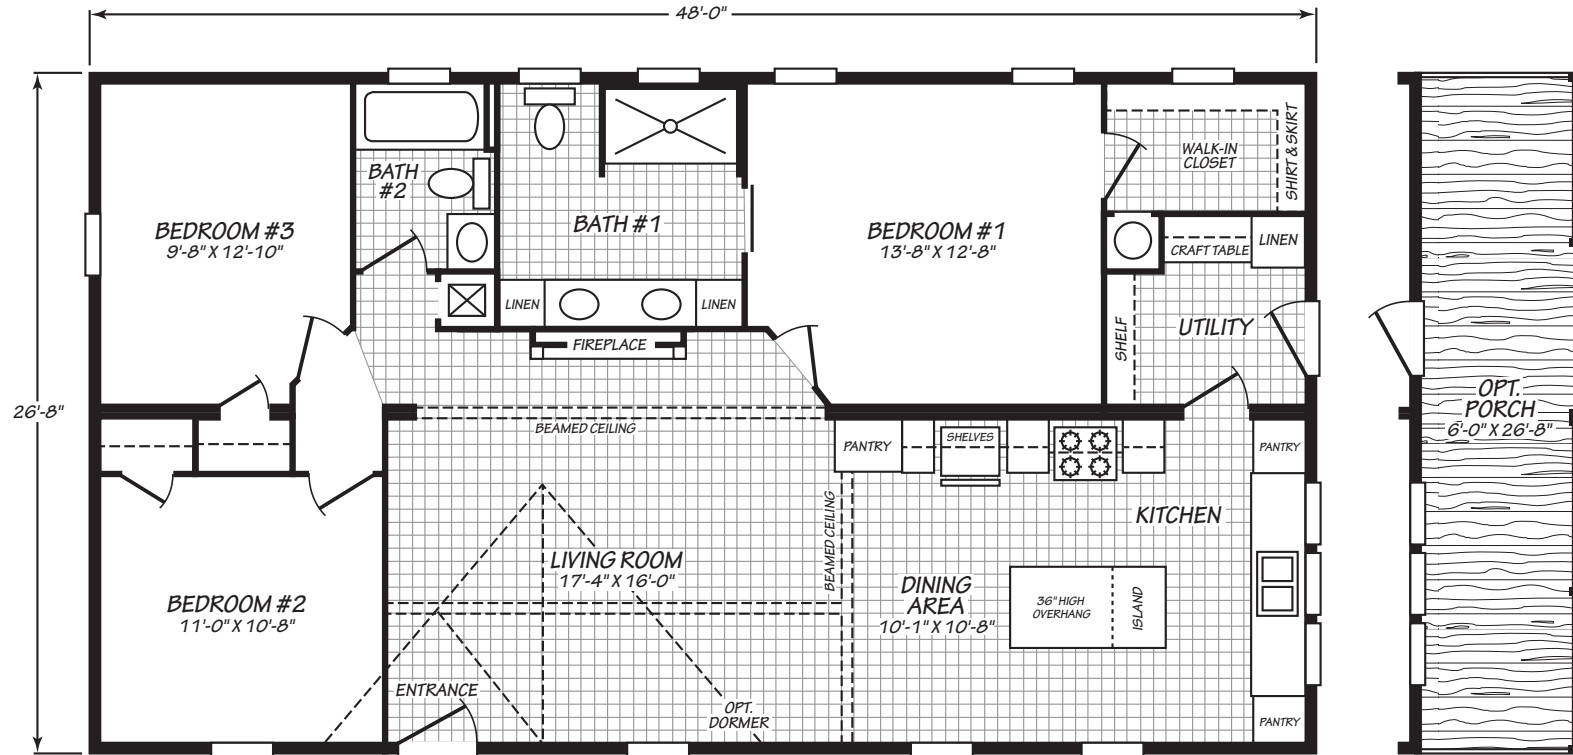

# Cain

Fleetwood Series

1,279 SQ. FT. (Approximate) 3 Bedroom, 2 Bath

Last Updated: 3-19-26

**FACTORY SELECT HOMES**  
535 Highway 35 South  
Carthage, MS 39051

**FactoryDirectHousing.com | 1-800-965-9278**