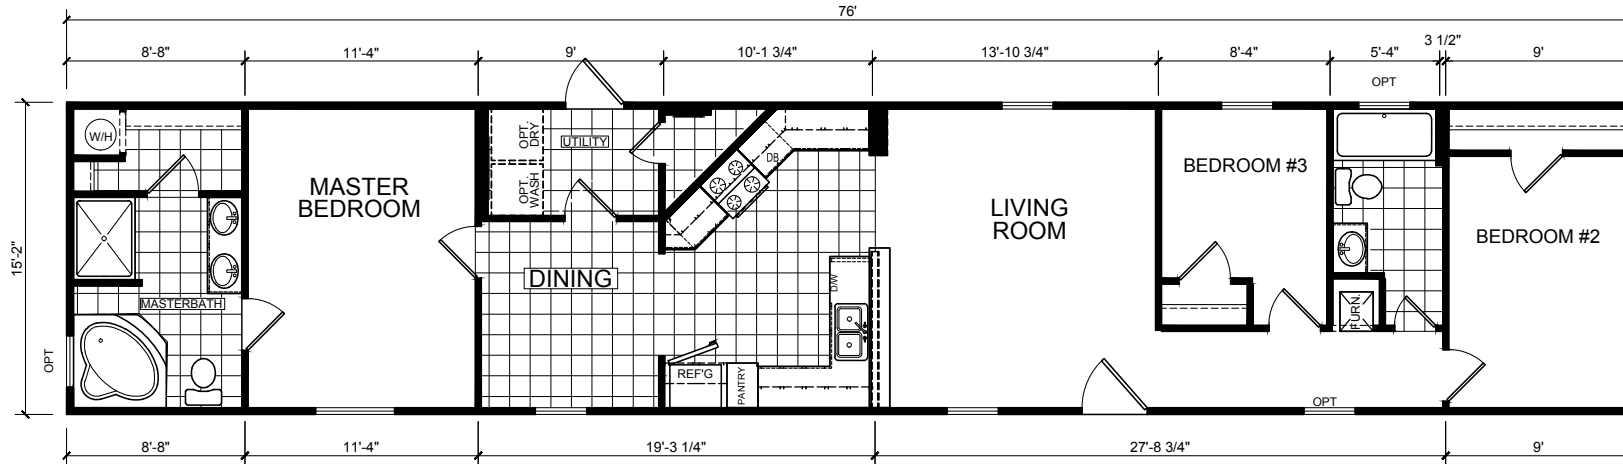

# Aspen Glen

Ridgecrest Series by Champion Homes | Dresden, TN

1,152 SQ. FT. (Approximate) 3 Bedroom, 2 Bath

Last Updated: 1-5-21

**FACTORY SELECT HOMES**  
535 Highway 35 South  
Carthage, MS 39051

**FactoryBuiltHomesDirect.com | 1-800-965-9278**