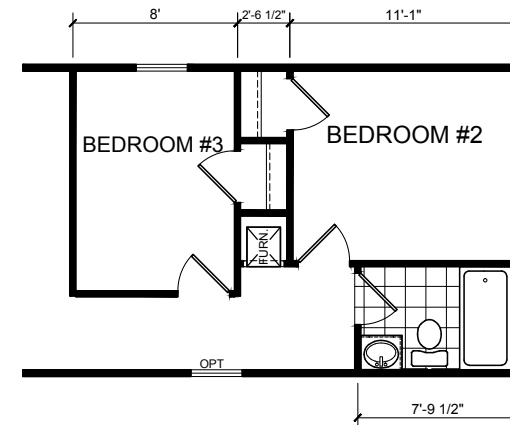

# Aspen Glen

Ridgecrest Series by Champion Homes | Dresden, TN

1,152 SQ. FT. (Approximate) 3 Bedroom, 2 Bath

Last Updated: 1-5-21

**FACTORY SELECT HOMES**  
535 Highway 35 South  
Carthage, MS 39051

**FactoryBuiltHomesDirect.com | 1-800-965-9278**