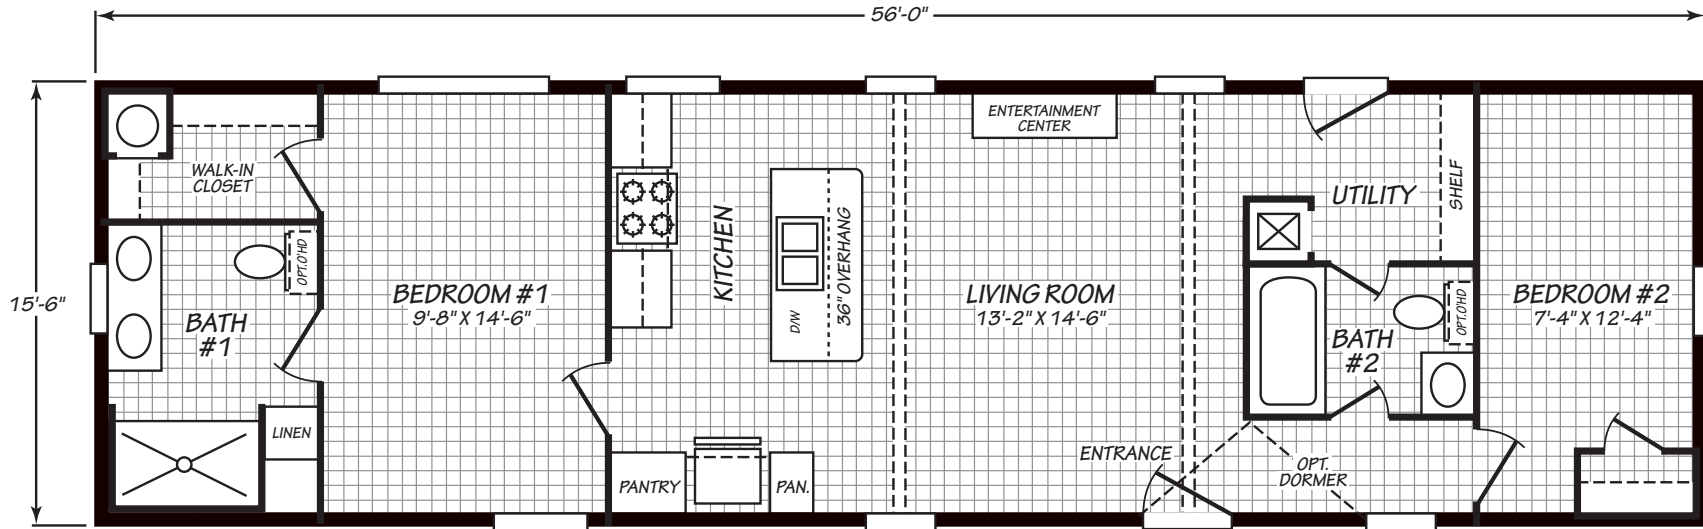

Abdan

Fleetwood Elite Series

898 SQ. FT. (Approximate) 2 Bedroom, 2 Bath

Last Updated: 3-17-26

FACTORY SELECT HOMES

535 Highway 35 South
Carthage, MS 39051

FactoryDirectHousing.com | 1-800-965-9278

IMPORTANT: Alta Cima Corp reserves the right to modify, cancel or substitute products or features of this event at any time without prior notice or obligation. Pictures and other promotional materials are representative and may depict or contain floor plans, square footages, elevations, options, upgrades, extra design features, decorations, floor coverings, specialty light fixtures, custom paint and wall coverings, window treatments, landscaping, sound and alarm systems, furnishings, appliances, and other designer/decorator features and amenities that are not included as part of the home and/or may not be available at all locations. Home, pricing and community information is subject to change, and homes to prior sale, at any time without notice or obligation. ©2020 Alta Cima Corp. All rights reserved.