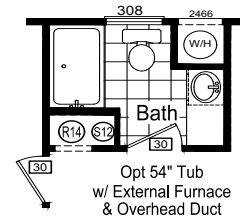

Wrencrest

Sojourner Series

CHAMPION

MANUFACTURED BEAUTIFULLY™

FactorySelectHomes

1 Bedroom, 1 Bath
Approx. 480 Sq. Ft.

Last Updated: 6-11-19

FactorySelectHomes