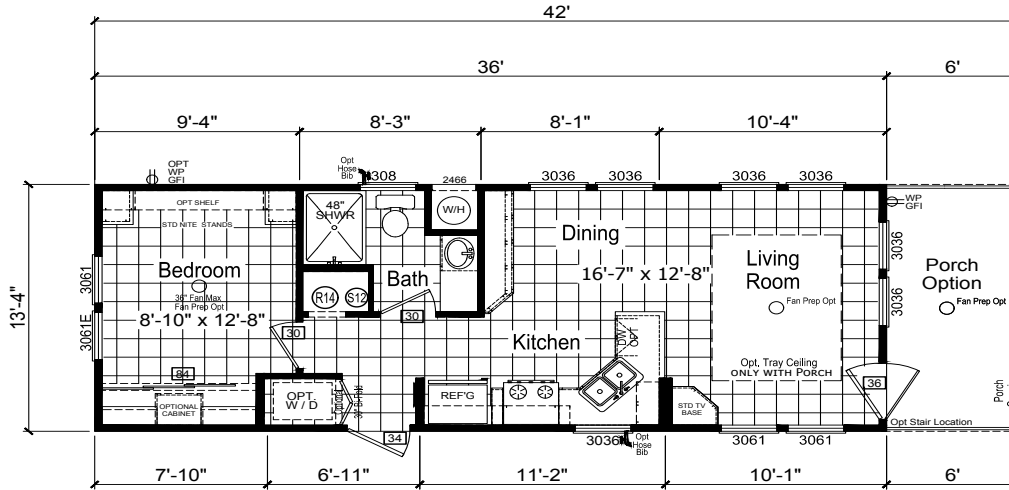

Wrencrest

Sojourner Series

CHAMPION

MANUFACTURED BEAUTIFULLY™

FactorySelectHomes

1 Bedroom, 1 Bath
Approx. 480 Sq. Ft.

Last Updated: 6-11-19

FactorySelectHomes