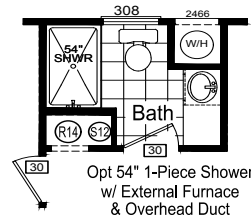

Wrencrest

Sojourner Series

CHAMPION

MANUFACTURED BEAUTIFULLY™

FactorySelectHomes

1 Bedroom, 1 Bath
Approx. 480 Sq. Ft.

Last Updated: 6-11-19

FactorySelectHomes