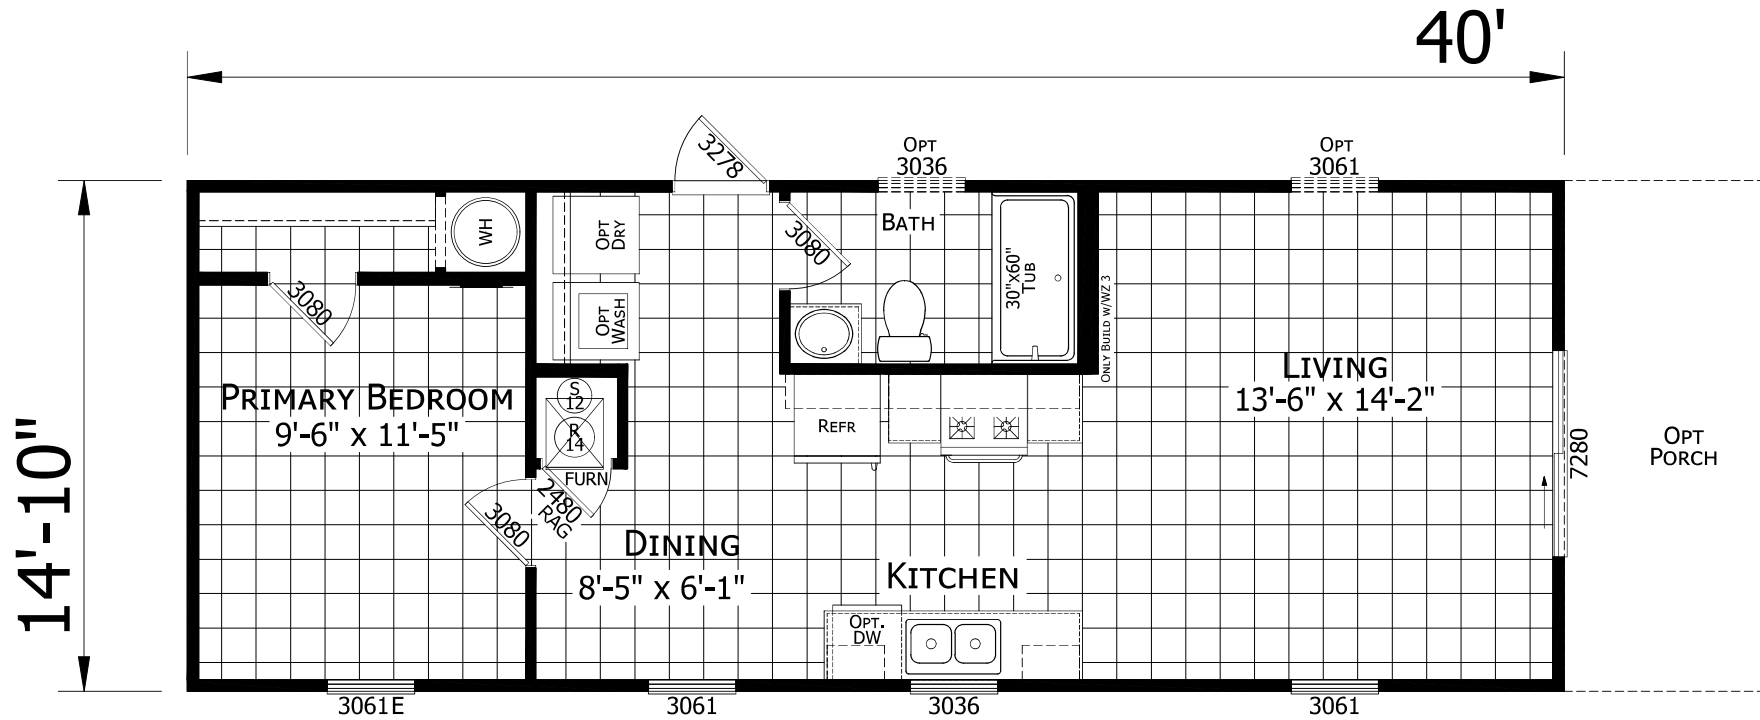

Verona

Grand Slam Series

593 SQ. FT. (Approximate) 1 Bedroom, 1 Bath

Last Updated: 9-23-24

THIS HOUSE IS NOT AVAILABLE IN ENERGY STAR THERMAL ZONE 2

FACTORY SELECT HOMES
19280 Cortez Blvd.
Brooksville, FL 34601