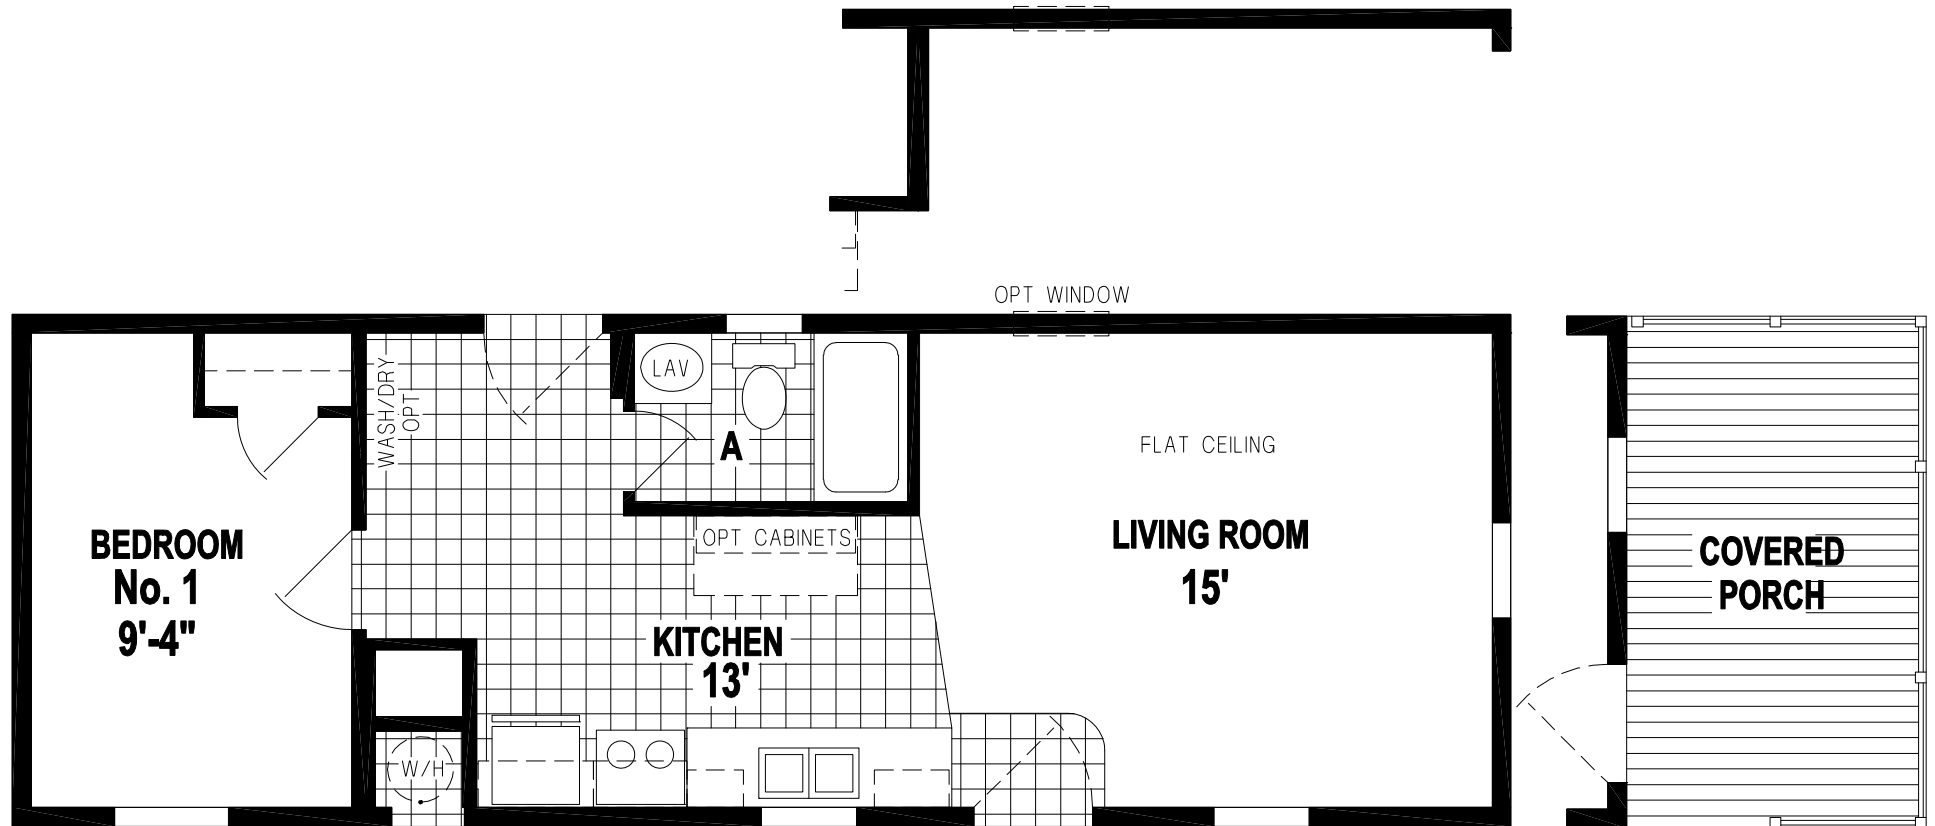

## FactorySelectHomes

1 Bedroom, 1 Bath  
Approx. 546 Sq. Ft.

Last Updated: 3-7-19

FactorySelectHomes

19280 Cortez Blvd.  
Brooksville, FL 34601  
1-800-716-6337

[www.FactorySelectHomes.com](http://www.FactorySelectHomes.com)