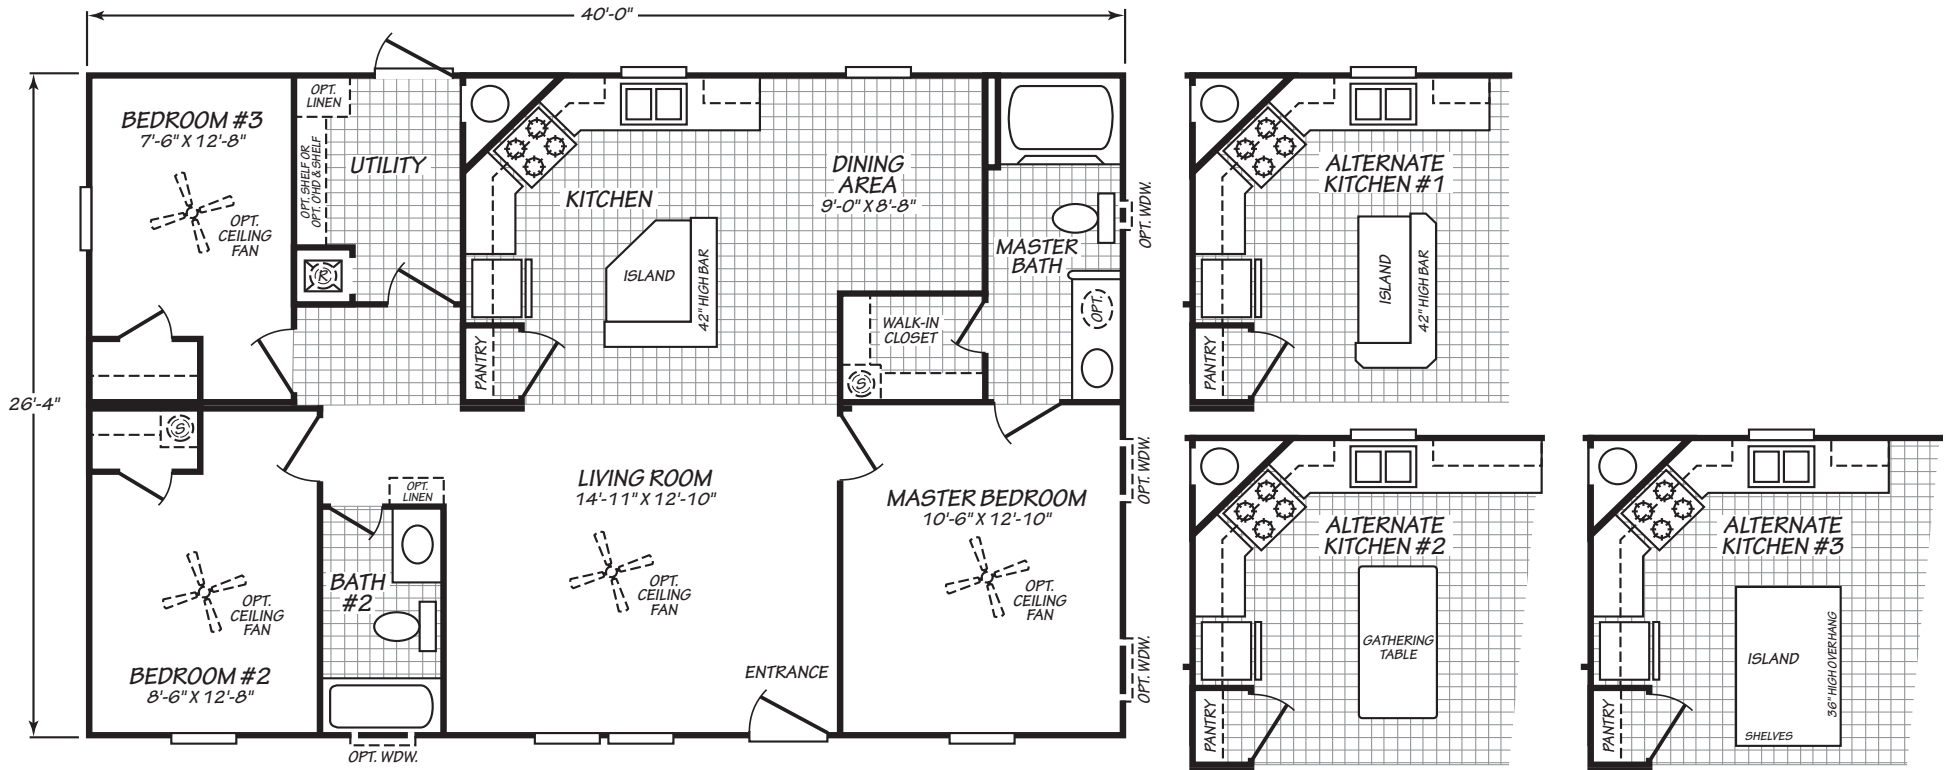

# Sorrento

Carriage Manor II Series

# FactorySelectHomes

3 Bedrooms, 2 Baths  
Approx. 1,053 Sq. Ft.

Last Updated: 1-17-19

FactorySelectHomes

19280 Cortez Blvd.  
Brooksville, FL 34601  
1-800-716-6337

www.FactorySelectHomes.com

For Detailed Directions See Map On Our Website