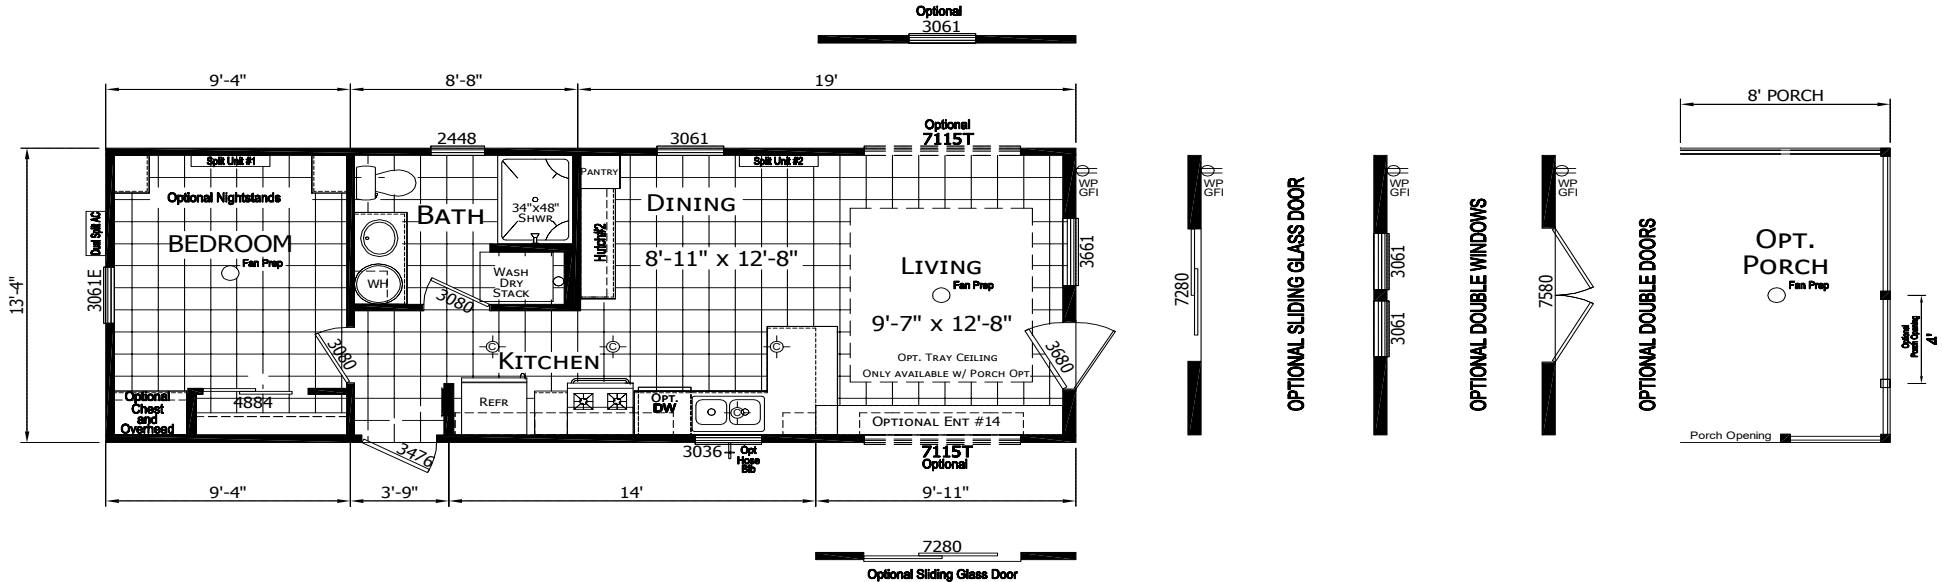

# FactorySelectHomes

1 Bedroom, 1 Bath  
Approx. 493 Sq. Ft.

Last Updated: 4-25-19

FactorySelectHomes

19280 Cortez Blvd.  
Brooksville, FL 34601  
1-800-716-6337

www.FactorySelectHomes.com

For Detailed Directions See Map On Our Website